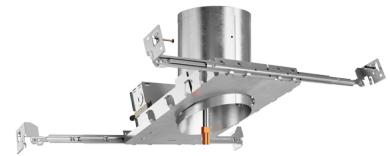

4" LED IC Airtight Sloped Ceiling Single Wall New Construction Housing

ELCO Slant allows for installation in sloped ceilings ranging from 2/12 (10°) to 6/12 (26.5°). Can be used in insulated ceilings. Fits in 2" x 8" joist construction.

Features

- Allows for direct contact with insulation.
- Aluminum Construction: Single Wall Housing.
- Designed for use in 2/12 to 6/12 sloped ceiling.
- California Title 24 (JA8-2016-E).

Specifications

Wattage	14W
Voltage	120V
Damp Location	Listed

Dimensions

Technical Details

Construction:

- IC Rated for Direct Contact with Insulation.
- Designed for use in 2/12 to 6/12 sloped ceiling.
- Housing adjusts to accommodate up to 3/4" ceiling thickness.
- Aluminum housing for greater heat dissipation. Stamped galvanized steel frame.

Installation: Designed for ceiling plenums where 2x8 joists or taller are used. High strength hanger bars can easily be nailed to joists. Template for hole cutout is provided with each housing. Suitable for T-grid and drop ceiling applications. See installation sheet for detailed information.