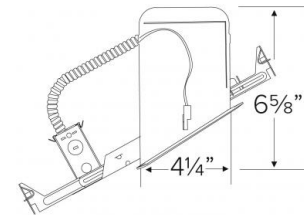

Dimensions

Product Numbers

Item	Watts	Voltage
EL4701CA	14W	120V