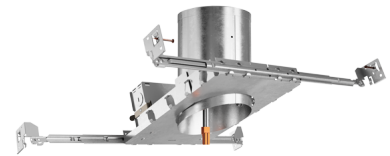

4" LED IC Airtight Sloped Ceiling Single Wall New Construction Housing

ELCO Slant allows for installation in sloped ceilings ranging from 2/12 (10°) to 6/12 (26.5°). Can be used in insulated ceilings. Fits in 2" x 8" joist construction.

Features

- Allows for direct contact with insulation.
- Aluminum Construction: Single Wall Housing.
- Designed for use in 2/12 to 6/12 sloped ceiling.
- California Title 24 (JA8-2016-E).

Technical Details

Construction:

- IC Rated for Direct Contact with Insulation.
- Designed for use in 2/12 to 6/12 sloped ceiling.
- Housing adjusts to accommodate up to 3/4" ceiling thickness.
- Aluminum housing for greater heat dissipation. Stamped galvanized steel frame.

Installation: Designed for ceiling plenums where 2x8 joists or taller are used. High strength hanger bars can easily be nailed to joists. Template for hole cutout is provided with each housing. Suitable for T-grid and drop ceiling applications. See installation sheet for detailed information.