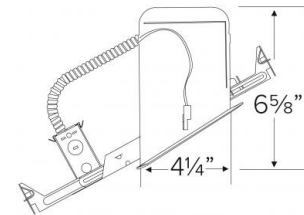

4" LED IC Airtight Sloped Ceiling Single Wall New Construction Housing

ELCO Slant allows for installation in sloped ceilings ranging from 2/12 (10°) to 6/12 (26.5°). Can be used in insulated ceilings. Fits in 2" x 8" joist construction.

Features

- Allows for direct contact with insulation.
- Aluminum Construction: Single Wall Housing.
- Designed for use in 2/12 to 6/12 sloped ceiling.
- California Title 24 (JA8-2016-E).

Specifications

Wattage	14W
Voltage	120V
Damp Location	Listed

Dimensions

Technical Details

Construction:

- IC Rated for Direct Contact with Insulation.
- Designed for use in 2/12 to 6/12 sloped ceiling.
- Housing adjusts to accommodate up to 3/4" ceiling thickness.
- Aluminum housing for greater heat dissipation. Stamped galvanized steel frame.

Junction Box: Positioned to accommodate straight conduit runs. Seven 1/2" trade size conduit knockouts and four pry-out knockout slots for easy romex installation.

Hanger Bars: Pre-installed hanger bars with True Nail easy installation in regular lumber, engineered lumber, and Laminated Beams. Integral T-bar slots for easy installation in T-Bars. Spans up to 24" and can be repositioned 90°. Score lines allow for tool-free hanger bar size reduction. Integral leveling flange allows for single-person installation while aligning the housings with the joists.