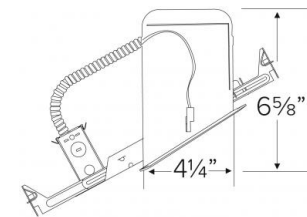

4" LED IC Airtight Sloped Ceiling Single Wall New Construction Housing

ELCO Slant allows for installation in sloped ceilings ranging from 2/12 (10°) to 6/12 (26.5°). Can be used in insulated ceilings. Fits in 2" x 8" joist construction.

Features

- Allows for direct contact with insulation.
- Aluminum Construction: Single Wall Housing.
- Designed for use in 2/12 to 6/12 sloped ceiling.
- California Title 24 (JA8-2016-E).

Specifications

Wattage	14W
Voltage	120V
Damp Location	Listed

Dimensions

Technical Details

Construction:

- IC Rated for Direct Contact with Insulation.
- Designed for use in 2/12 to 6/12 sloped ceiling.
- Housing adjusts to accommodate up to 3/4" ceiling thickness.
- Aluminum housing for greater heat dissipation. Stamped galvanized steel frame.

Junction Box: Positioned to accommodate straight conduit runs. Seven 1/2" trade size conduit knockouts and four pry-out knockout slots for easy romex installation.

Hanger Bars: Pre-installed hanger bars with True Nail easy installation in regular lumber, engineered lumber, and Laminated Beams. Integral T-bar slots for easy installation in T-Bars. Spans up to 24" and can be repositioned 90°. Score lines allow for tool-free hanger bar size reduction. Integral leveling flange allows for single-person installation while aligning the housings with the joists.