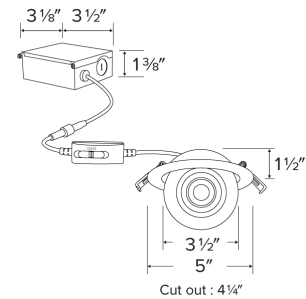

Dimensions

Product Number

Item	Lamp type	Lumens	CCT	Watts	Voltage	Dimming	Beam Angle	Finish
ERT416CT5W	LED	780 lm	2700K	9W	120V	Triac/ELV	28°	All White
			3000K					
			3500K					
			4000K					
			5000K