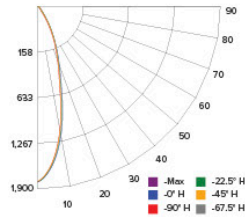

CANDLE POWER SUMMARY

Degree Vertical	0°
0	1791
5	1646
15	947
25	347
35	88
45	39
55	23
65	14
75	5
85	0
90	0

ILLUMINANCE AT A DISTANCE

Distance to Target Plane	Center Beam Footcandles	Beam Diameter
4'	112	2.0'
6'	49.8	3.0'
8'	28.0	4.0'
10'	17.9	5.0'