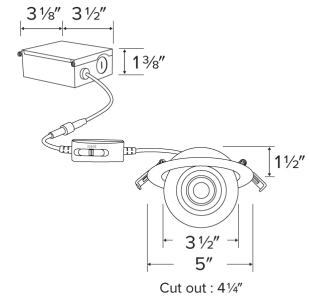

Dimensions

Product Numbers

Item	Lamp type	Lumens	CCT	Watts	Voltage	Dimming	Beam Angle	Finish
ERT416CT5W	LED	780 lm	2700K,	9W	120V	Triac/ELV	28°	All White
			3000K,					
			3500K,					
			4000K,					
			5000K					
ERT416CT5BZ	LED	780 lm	2700K,	9W	120V	Triac/ELV	28°	All Bronze
			3000K,					
			3500K,					
			4000K,					
			5000K					
ERT416CT5B	LED	780 lm	2700K,	9W	120V	Triac/ELV	28°	All Black
			3000K,					
			3500K,					
			4000K,					
			5000K