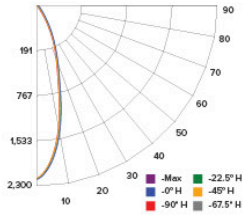

CANDLE POWER SUMMARY

Degree Vertical	0°
0	2118
5	1884
15	1009
25	351
35	98
45	44
55	27
65	16
75	5
85	0
90	0

ILLUMINANCE AT A DISTANCE

Distance to Target Plane	Center Beam Footcandles	Beam Diameter
4'	132	2.0'
6'	58.8	3.0'
8'	33.1	4.0'
10'	21.2	5.1'

ZONAL LUMEN SUMMARY

Zone	Lumens	%Luminaire
0-30°	607.5	80.3
0-40°	672.7	88.9
0-60°	731.4	96.6
0-90°	756.8	100

Photometric Report

4" LED Adjustable Gimbal Insert with 5-CCT Switch

PHOTOMETRIC REPORT

Product #: ERT416CT5 @4000K
 Wattage / Lumens: 8.6W / 777.6 lm
 Luminaire LPW: 90.4 lm/W

CANDLE POWER SUMMARY

Degress Vertical	0°
0	2175
5	1924
15	1005
25	344
35	99
45	45
55	27
65	17
75	6
85	0
90	0

ILLUMINANCE AT A DISTANCE

Distance to Target Plane	Center Beam Footcandles	Beam Diameter
4'	136	2.0'
6'	60.4	3.0'
8'	34.0	4.1'
10'	21.8	5.1'