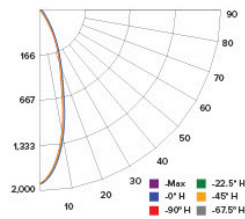

PHOTOMETRIC REPORT

Product #: ERT416CT5 @3000K
Wattage / Lumens: 8.67W / 686.7 lm
Luminaire LPW: 79.2 lm/W

CANDLE POWER SUMMARY

Degree Vertical	0°
0	1919
5	1732
15	964
25	343
35	91
45	40
55	24
65	15
75	5
85	0
90	0

ILLUMINANCE AT A DISTANCE

Distance to Target Plane	Center Beam Footcandles	Beam Diameter
4'	120	2.0'
6'	53.3	3.0'
8'	30.0	4.0'
10'	19.2	5.0'

ZONAL LUMEN SUMMARY

Zone	Lumens	%Luminaire
0-30°	550.6	80.2
0-40°	609.9	88.9
0-60°	663.2	96.6
0-90°	686.3	100