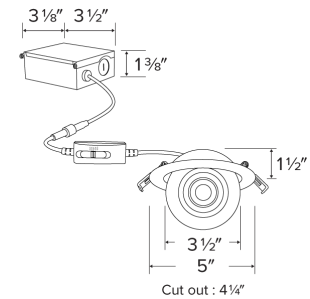

Dimensions

Product Numbers

Item	Lamp type	Lumens	CCT	Watts	Voltage	Dimming	Beam Angle	Finish
ERT416CT5W	LED	780 lm	2700K,	9W	120V	Triac/ELV	28°	All White
			3000K,					
			3500K,					
			4000K,					
			5000K					
ERT416CT5BZ	LED	780 lm	2700K,	9W	120V	Triac/ELV	28°	All Bronze
			3000K,					
			3500K,					
			4000K,					
			5000K					
ERT416CT5B	LED	780 lm	2700K,	9W	120V	Triac/ELV	28°	All Black
			3000K,					
			3500K,					
			4000K,					
			5000K