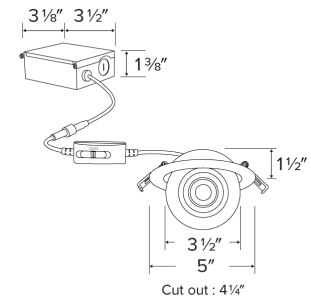

**Installation:** Designed for super shallow ceiling plenums without any housing. High strength steel spring clip for easy installation. Hole cut out template for proper trim installation.

**Electrical:** Included driver connects directly to 120V power supply. Standard input wattage is 9W, 85 lumens per watt. Replaces 75W incandescent.

## Dimensions