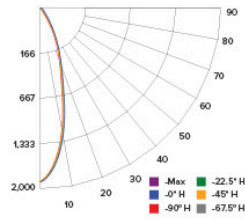

PHOTOMETRIC REPORT

Product #: ERT416CT5 @3000K
Wattage / Lumens: 8.67W / 686.7 lm
Luminaire LPW: 79.2 lm/W

CANDLE POWER SUMMARY

Degree Vertical	0°
0	1919
5	1732
15	964
25	343
35	91
45	40
55	24
65	15
75	5
85	0
90	0

ILLUMINANCE AT A DISTANCE

Distance to Target Plane	Center Beam Footcandles	Beam Diameter
4'	120	2.0'
6'	53.3	3.0'
8'	30.0	4.0'
10'	19.2	5.0'

ZONAL LUMEN SUMMARY

Zone	Lumens	%Luminaire
0-30°	550.6	80.2
0-40°	609.9	88.9
0-60°	663.2	96.6
0-90°	686.3	100