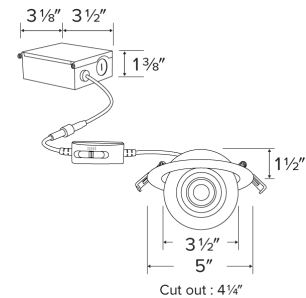

Dimensions

Product Numbers

Item	Lamp type	Lumens	CCT	Watts	Voltage	Dimming	Finish
ERT416CT5W	LED	780 lm	2700K,	9W	120V	Triac/ELV	White
			3000K,				
			3500K,				
			4000K,				
			5000K				
ERT416CT5BZ	LED	780 lm	2700K,	9W	120V	Triac/ELV	Bronze
			3000K,				
			3500K,				
			4000K,				
			5000K				

Product Number Builder Example: ERT416CT5W

4" Floating Adjustable Eyeball	Color Temp	Finish
ERT416	CT5 2700K - 5000K	W White BZ Bronze