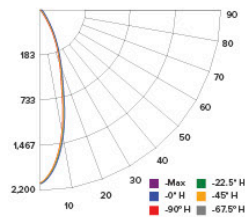

PHOTOMETRIC REPORT

Product #: ERT416CT5 @3500K
Wattage / Lumens: 8.5W / 757.2 lm
Luminaire LPW: 89.0 lm/W

CANDLE POWER SUMMARY

Degree Vertical	0°
0	2118
5	1884
15	1009
25	351
35	98
45	44
55	27
65	16
75	5
85	0
90	0

ILLUMINANCE AT A DISTANCE

Distance to Target Plane	Center Beam Footcandles	Beam Diameter
4'	132	2.0'
6'	58.8	3.0'
8'	33.1	4.0'
10'	21.2	5.1'

ZONAL LUMEN SUMMARY

Zone	Lumens	%Luminaire
0-30°	607.5	80.3
0-40°	672.7	88.9
0-60°	731.4	96.6
0-90°	756.8	100