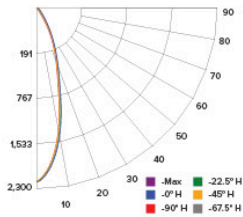

PHOTOMETRIC REPORT

Product #: ERT416CT5 @5000K
Wattage / Lumens: 8.7W / 798.2 lm
Luminaire LPW: 91.7 lm/W

CANDLE POWER SUMMARY

Degress Vertical	0°
0	2215
5	1943
15	978
25	326
35	102
45	47
55	28
65	18
75	6
85	0
90	0

ILLUMINANCE AT A DISTANCE

Distance to Target Plane	Center Beam Footcandles	Beam Diameter
4'	138	2.0'
6'	61.5	3.1'
8'	34.6	4.1'
10'	22.1	5.1'

ZONAL LUMEN SUMMARY

Zone	Lumens	%Luminaire
0-30°	638.2	80
0-40°	707.4	88.7
0-60°	770.4	96.6
0-90°	797.7	100