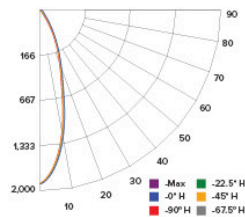

PHOTOMETRIC REPORT

Product #: ERT416CT5 @3000K
Wattage / Lumens: 8.67W / 686.7 lm
Luminaire LPW: 79.2 lm/W

CANDLE POWER SUMMARY

Degree Vertical	0°
0	1919
5	1732
15	964
25	343
35	91
45	40
55	24
65	15
75	5
85	0
90	0

ILLUMINANCE AT A DISTANCE

Distance to Target Plane	Center Beam Footcandles	Beam Diameter
4'	120	2.0'
6'	53.3	3.0'
8'	30.0	4.0'
10'	19.2	5.0'

ZONAL LUMEN SUMMARY

Zone	Lumens	%Luminaire
0-30°	550.6	80.2
0-40°	609.9	88.9
0-60°	663.2	96.6
0-90°	686.3	100