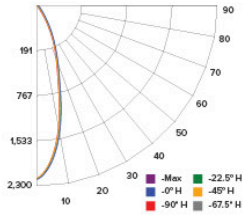

Photometric Report

4" LED Adjustable Gimbal Insert with 5-CCT Switch

PHOTOMETRIC REPORT

Product #: ERT416CT5 @4000K
Wattage / Lumens: 8.6W / 777.6 lm
Luminaire LPW: 90.4 lm/W

CANDLE POWER SUMMARY

Degress Vertical	0°
0	2175
5	1924
15	1005
25	344
35	99
45	45
55	27
65	17
75	6
85	0
90	0

ILLUMINANCE AT A DISTANCE

Distance to Target Plane	Center Beam Footcandles	Beam Diameter
4'	136	2.0'
6'	60.4	3.0'
8'	34.0	4.1'
10'	21.8	5.1'

ZONAL LUMEN SUMMARY

Zone	Lumens	%Luminaire
0-30°	623.9	80.3
0-40°	690.9	88.9
0-60°	751.1	96.6
0-90°	777.2	100