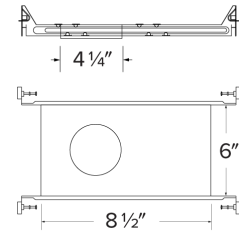

4" Canless Koto™ Plaster New Construction Frame for Power Pack

Features

- 4" New Construction Plaster Frame with hanger bars for remodel power packs
- Requires Remodel IC Power Pack (sold separately)
- Hanger bars can extend up to 24"

Dimensions

Product Numbers

Item	Description
E4LF1	For Canless Koto™ LED Module and Remodel IC Power Pack