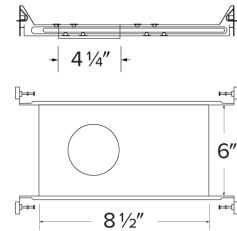

# 4" Canless Koto™ Plaster New Construction Frame for Power Pack

## Features

- 4" New Construction Plaster Frame with hanger bars for remodel power packs
- Requires Remodel IC Power Pack (sold separately)
- Hanger bars can extend up to 24"

## Dimensions