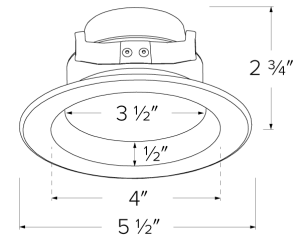

Dimensions