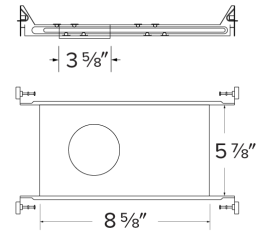

3" Canless Koto™ Plaster New Construction Frame for Power Pack

Features

- 3" New Construction Plaster Frame with hanger bars for remodel power packs
- Requires Remodel IC Power Pack (sold separately)

Dimensions