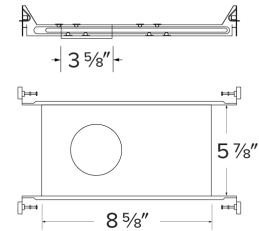

# 3" Canless Koto™ Plaster New Construction Frame for Power Pack

## Features

- 3" New Construction Plaster Frame with hanger bars for remodel power packs
- Requires Remodel IC Power Pack (sold separately)

## Dimensions