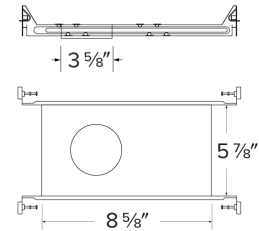

3" Canless Koto™ Plaster New Construction Frame for Power Pack

Features

- 3" New Construction Plaster Frame with hanger bars for remodel power packs
- Requires Remodel IC Power Pack (sold separately)

Dimensions