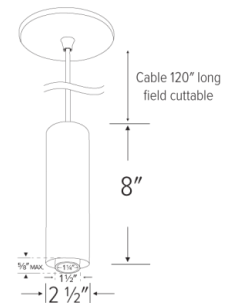

Dimensions