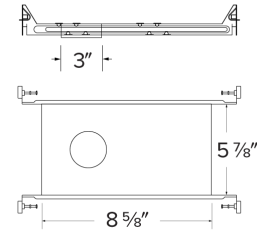

# 2" Canless Koto™ Plaster New Construction Frame for Power Pack

## Features

- 2" New Construction Plaster Frame with hanger bars for remodel power packs
- Requires Remodel IC Power Pack (sold separately)

## Dimensions