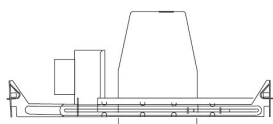

For Retrofitting 3" Bi-Pin 12V AC GU5.3 Housings

3" Low Voltage Housing
New Construction