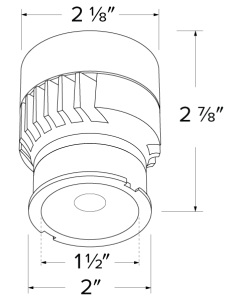

Specifications

Wattage	9W
Lumens	800 lm
Voltage	12V AC
Color Temp.	2700K
Lamp Type	LED
Beam Angle	25°, 38°, 60°
CRI	90

Dimensions

Technical Details

Optics: Frosted polycarbonate module lens diffuses light evenly throughout while reducing glare with LED technology.