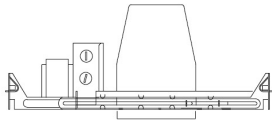

For Retrofitting 4" Bi-Pin 12V AC GU5.3 Housings

4" Low Voltage Housing
New Construction