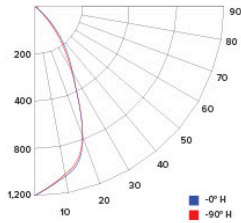

Photometric Report

12V AC Retrofit Koto™ LED Module

PHOTOMETRIC REPORT

Product #: ELK0830-12
Wattage / Lumens: 10W / 971.7 lm
Luminaire LPW: 97 lm/W

CANDLE POWER SUMMARY

Degree Vertical	0°
0	1199
5	1152
15	968
25	540
35	252
45	95
55	31
65	13
75	6
85	2
90	1

ILLUMINANCE AT A DISTANCE

Distance to Target Plane	Center Beam Footcandles	Beam Diameter
4'	103.3	3.1'
6'	36.4	4.7'
8'	18.7	6.3'
10'	12.6	7.8'

ZONAL LUMEN SUMMARY

Zone	Lumens	%Luminaire
0-30°	565.3	70.6
0-40°	697.3	87.1
0-60°	780.3	97.5
0-90°	796.0	99.4