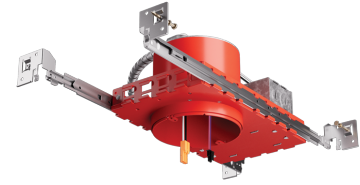

0-10V, 120/277V 4" New Construction IC Airtight Housing for 2-Hr Fire Rated Ceilings

Maximum 2-Hour Fire Rated ceiling assembly can be maintained when installed according to the International Building Code, Section 714.

Features

- New Construction IC Airtight Housing for **2-Hour Fire Rated ceilings**
- Junction Box with hanger bars with quick-connect for easy fixture installation
- Round opening for easy hole cutting
- Maximum 2-Hour Fire Rated ceiling assembly can be maintained when installed according to the International Building Code, Section 714
- Covered by U.S. Patents
- For use with EL495 Series Only

Specifications

Voltage	120/277V
Dimmable	0-10V

Dimensions

Technical Details

Installation: Hanger bars that can be nailed to joists.

Hanger Bars: Hanger bars with True Nail for easy installation in regular lumber, engineered lumber, and laminated beams. Integral T-bar slots for easy installation in T-Bars. Hanger bars span 24". Score lines allow for tool-free hanger bar size reduction. Integral leveling flange allows for single-person installation while aligning housing with the joists.