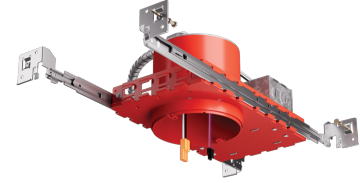

0-10V, 120/277V 4" New Construction IC Airtight Housing for 2-Hr Fire Rated Ceilings

Maximum 2-Hour Fire Rated ceiling assembly can be maintained when installed according to the International Building Code, Section 714.

Features

- New Construction IC Airtight Housing for **2-Hour Fire Rated ceilings**
- Junction Box with hanger bars with quick-connect for easy fixture installation
- Round opening for easy hole cutting
- Maximum 2-Hour Fire Rated ceiling assembly can be maintained when installed according to the International Building Code, Section 714
- Covered by U.S. Patents

Specifications

Voltage	120/277V
Dimmable	0-10V

Dimensions

Technical Details

Installation: Hanger bars that can be nailed to joists.

Hanger Bars: Hanger bars with True Nail for easy installation in regular lumber, engineered lumber, and laminated breams. Integral T-bar slots for easy installation in T-Bars. Hanger bars span 24". Score lines allow for tool-free hanger bar size reduction. Integral leveling flange allows for single-person installation while aligning housing with the joists.