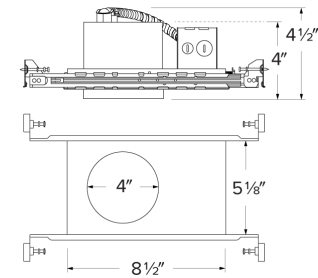

Specifications

Voltage	120/277V
Dimmable	0-10V

Dimensions

Technical Details

Installation: Hanger bars that can be nailed to joists.

Hanger Bars: Hanger bars with True Nail for easy installation in regular lumber, engineered lumber, and laminated breams. Integral T-bar slots for easy installation in T-Bars. Hanger bars span 24". Score lines allow for tool-free hanger bar size reduction. Integral leveling flange allows for single-person installation while aligning housing with the joists.