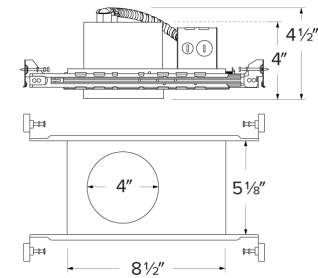

Specifications

Voltage	120/277V
Dimmable	0-10V

Dimensions

Technical Details

Installation: Hanger bars that can be nailed to joists.

Hanger Bars: Hanger bars with True Nail for easy installation in regular lumber, engineered lumber, and laminated beams. Integral T-bar slots for easy installation in T-Bars. Hanger bars span 24". Score lines allow for tool-free hanger bar size reduction. Integral leveling flange allows for single-person installation while aligning housing with the joists.