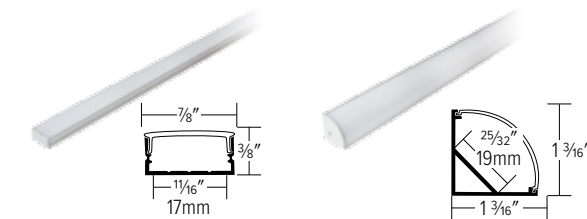

## Aluminum Channels

Shallow Mount LED Aluminum Channel

Deep Mount LED Aluminum Channel

Recessed Mount LED Aluminum Channel

Square Corner Mount LED Aluminum Channel

Surface Mount LED Aluminum Channel

Round Corner Mount LED Aluminum Channel