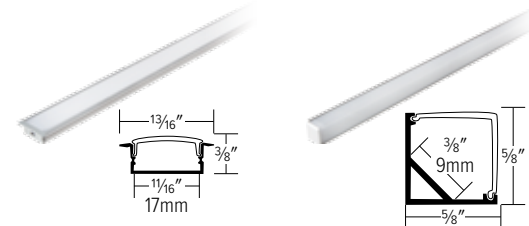

## Aluminum Channels

Shallow Mount LED Aluminum Channel

Deep Mount LED Aluminum Channel

Recessed Mount LED Aluminum Channel

Square Corner Mount LED Aluminum Channel

Surface Mount LED Aluminum Channel

Round Corner Mount LED Aluminum Channel