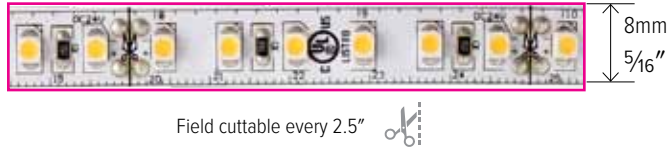

3.5W/ft. Sunset Dimming Indoor LED Tape Light