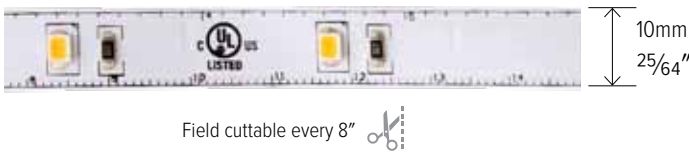

## LED Tape Lights

**1.5W/ft. Indoor LED Tape Light**

**4.4W/ft. High Density Indoor LED Tape Light**

**2.2W/ft. Indoor LED Tape Light**

**5W/ft. Indoor LED Tape Light**

**3W/ft. Indoor LED Tape Light**

**6W/ft. High Output Indoor LED Tape Light**