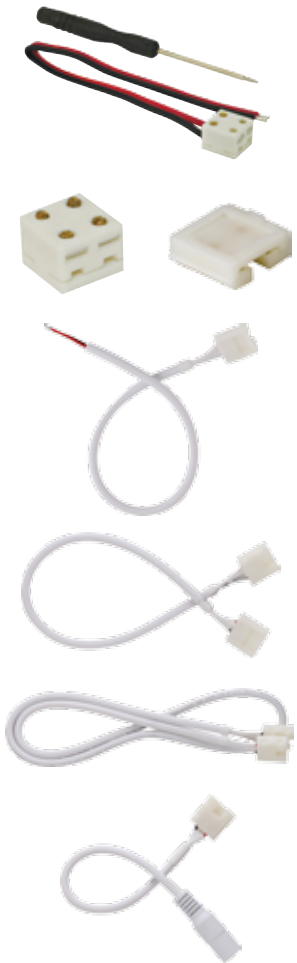

LED Tape Lights Accessories