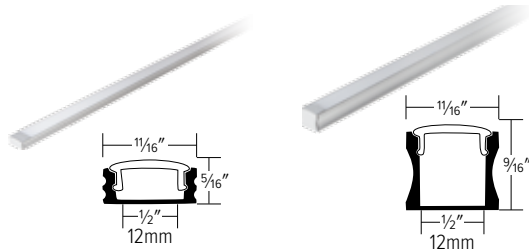

## Aluminum Channels

Shallow Mount LED Aluminum Channel

Deep Mount LED Aluminum Channel

Recessed Mount LED Aluminum Channel

Square Corner Mount LED Aluminum Channel

Surface Mount LED Aluminum Channel

Round Corner Mount LED Aluminum Channel