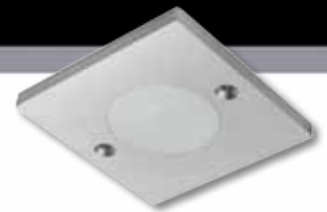

ELCO
LED *Mini Puck Lights*

These modern and stylish nickel finish LED Puck Lights provide excellent and even illumination to any hard to reach areas. Ideal for recessed or surface mount applications. Its ultra low-profile makes them the ideal lighting solution for undercabinet, furniture or any other applications with limited space.

**Mini Round
Slim Puck Light**

- 2 3/8" O.D. x 1/2" H.
- For recessed or surface mount applications.
- 3.5W, 3000° K, CRI80, 280 lm.
- 12V DC with 5 ft. wires.
- UL listed.

E250N

**Mini Square
Slim Puck Light**

- 2 7/16" x 1/2" H.
- For recessed or surface mount applications.
- 3.5W, 3000° K, CRI80, 280 lm.
- 12V DC with 5 ft. wires.
- UL listed.

E251N

**Mini Round Super
Slim Puck Light**

- 2 3/8" O.D. x 3/16" H.
- For surface mount only.
- 3.5W, 3000° K, CRI80, 280 lm.
- 12V DC with 5 ft. wires.

E252N

**Mini Square Super
Slim Puck Light**

- 2 3/8" x 3/16" H.
- For surface mount only.
- 3.5W, 3000° K, CRI80, 280 lm.
- 12V DC with 5 ft. wires.
- UL listed.

E253N

30W Plug-in Driver

- 12V DC driver.
- 6 ft. cord and plug.
- Includes 6 outlet splitter.
- UL listed, Class 2.