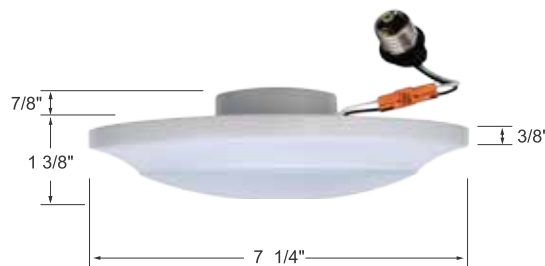

LED Disk Light!

Arvid LED Disk Light (ELSF1030W)

- Dimmable LED Disk Light with beveled edge.
- Fits 4", 5" and 6" Recessed Line Voltage Housings or installs in a Standard 4" Octagon or Round Junction Box.
- Quick connect for easy installation (medium base adapter also included).
- Mounting hardware included.
- Life span of 50,000 hours L70.
- ETL Listed for wet locations.

Input Power	12W
Lumens	900
Color Temp	3000K
CRI	90+
Input Voltage	120V

**For large orders quotes
please contact your
Sales Representative**

FOR MORE PRODUCT INFORMATION VISIT OUR WEBSITE AT www.elcolighting.com