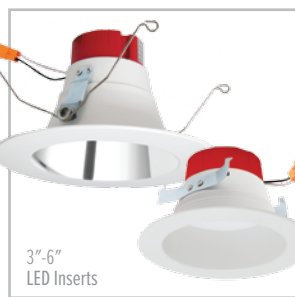

# Where there's **Light**, there's **ELCO**

Explore our Systems at [elcolighting.com](http://elcolighting.com)

**ELCO Lighting**  
*The Best Choice in Lighting*

2042 E. Vernon Ave.  
Vernon, CA 90058  
Tel. 323.231.2600  
[elcolighting.com](http://elcolighting.com)