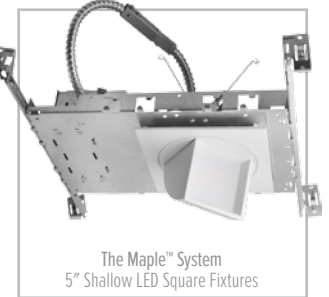

# Where there's **Light**, there's **ELCO**

Explore our Systems at [elcolighting.com](http://elcolighting.com)

**ELCO Lighting**  
*The Best Choice in Lighting*

2042 E. Vernon Ave.  
Vernon, CA 90058  
Tel. 323.231.2600  
[elcolighting.com](http://elcolighting.com)