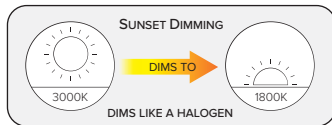

ELCO Lighting presents

LED **Sunset Dimming** Inserts

LED INSERTS DIMS FROM 3000K TO 1800K

- 10W, CRI 90+
- 120V Dimmable driver
- Medium base to quick connector adapter included
- ETL Listed for wet locations
- ENERGY STAR compliant

6" Round LED Inserts

EL610SD - Baffle
EL615SD - Reflector

4" Round LED Inserts

EL410SD - Baffle
EL415SD - Reflector

Introducing the energy efficient LED Inserts featuring **Sunset Dimming Technology**. Designed to allow for a radiant 3000K dimmen down to a warm 1800K just like halogen lamps, using LED arrays that dims precisely creating a comfortable and warm sunset experience.

SIZES	STYLES	FINISHES	LUMENS	COLOR TEMPERATURE
 4" 6"	 Baffle Reflector	 White (W) Bronze (BZ)	 650 lm - Sunset	 3000K - 1800K

Check out our full line of Catalogs at elcolighting.com

EL **ELCO Lighting**
The Best Choice in Lighting