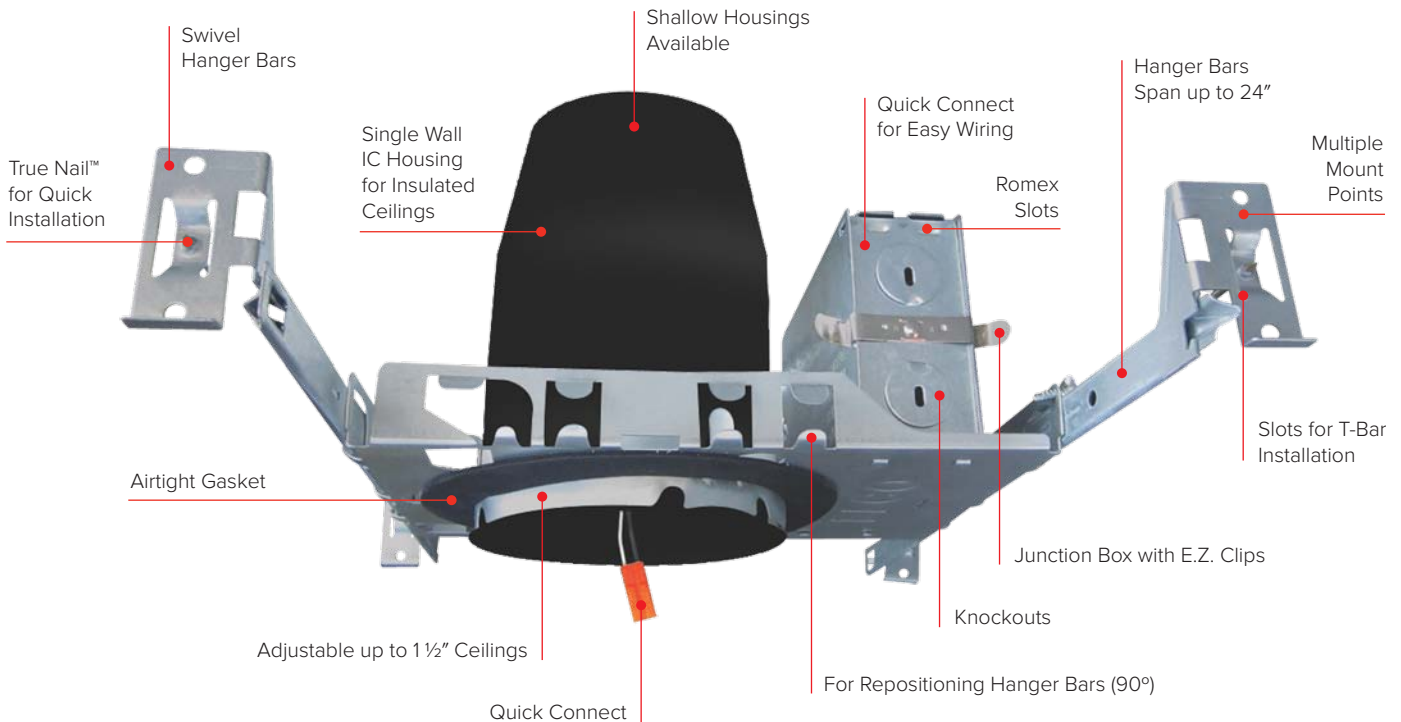

ELCO Lighting is proud to introduce

The Best LED Housing in the Industry

SIZES	SOCKETS	APPLICATIONS
1" 2" 3" 4" 5" 6"	Quick Connect E26 Medium Base GU-10 Bi-Pin	IC New Construction IC Remodel IC Fire Rated IC Shallow New Construction IC Shallow Remodel