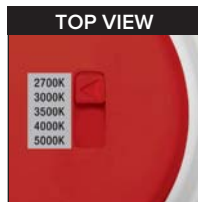

WARM WHITE (2700K)

SOFT WHITE (3000K)

NEUTRAL WHITE (3500K)

BRIGHT WHITE (4000K)

DAYLIGHT (5000K)

This unique LED recessed downlight gives you the options you are looking for in one fixture. The switch located on the driver allows you to choose between 2700K, 3000K, 3500K, 4000K or 5000K. This is the perfect light for bedrooms, kitchens, closets and generally all living spaces. Our energy saving fixture gives you all of these options at the flip of a switch. Medium base adapter included. 12W, 120V, CRI 90+, UL listed, CA Title 24, JA8 E-2016. Life span of 50,000 hours L70.

CCT SWITCH CONTROL

SIZES

LUMENS

COLOR TEMPERATURE

Switch to desire CCT

- 2700K
- 3000K
- 3500K
- 4000K
- 5000K

4"

5 1/8"