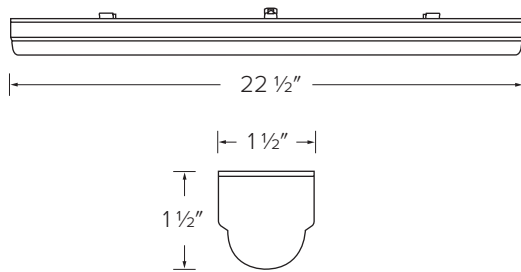

MEASUREMENTS