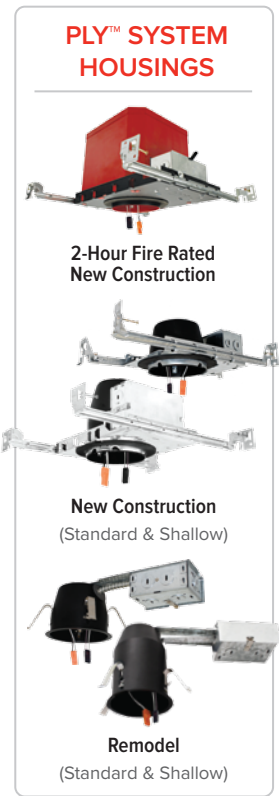

# ELCO Lighting presents The Ply™ System

## 0-10V Dimmable LED Downlights