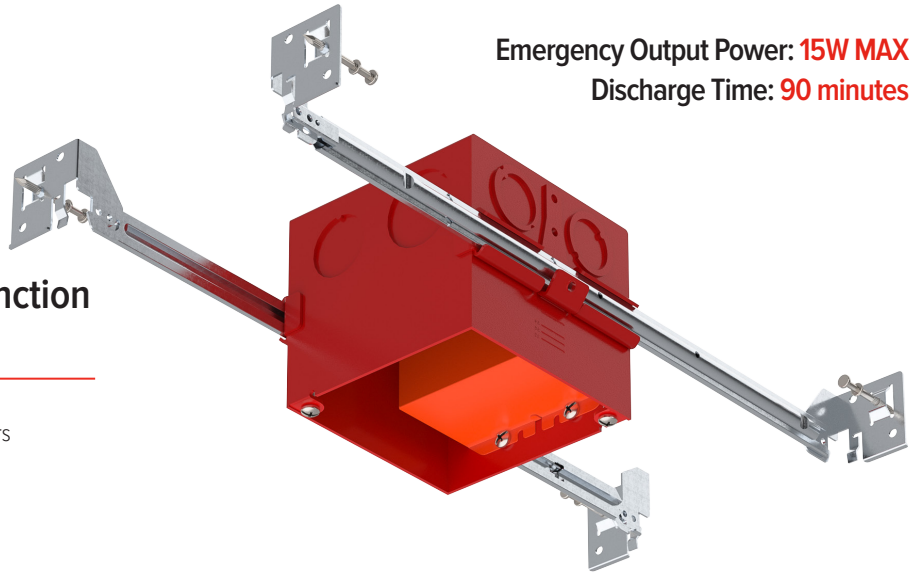

Introducing our **NEW**

Junction Box with Emergency LED Driver

An ideal battery backup solution for Koto™ Sylo surface, monopoint, pendant, Sky Panels, and other Ceiling Mount fixtures.

NEW!

Emergency Output Power: **15W MAX**
Discharge Time: **90 minutes**

4" Non-IC New Construction Junction Box with Emergency LED Driver

- UL listed for dry and Damp Locations
- Square junction box with integrated EM and hanger bars
- Ideal solution for ceiling mount fixtures
- Low profile is ideal for shallow plenum applications
- Suitable for use in dry and Damp Location fixtures
- Includes test switch and charge indicator light
- 5 year limited warranty
- Meets or exceeds all NEC, IBC, and Life Safety Code Emergency Lighting Requirements
- California Title 20 Compliant
- 120V AC, 50/60HZ input
- 120V AC, 15W Max output
- Provides 90 minutes of emergency operation at 15W max

KEM-LDJB1

Please visit us at elcolighting.com for an entire list of compatible Recessed and Surface Mount LED Fixtures

5 YEAR WARRANTY

DAMP LOCATION

Compatible Products

Koto™ Sylo Surface Mount, Monopoint, and Pendant