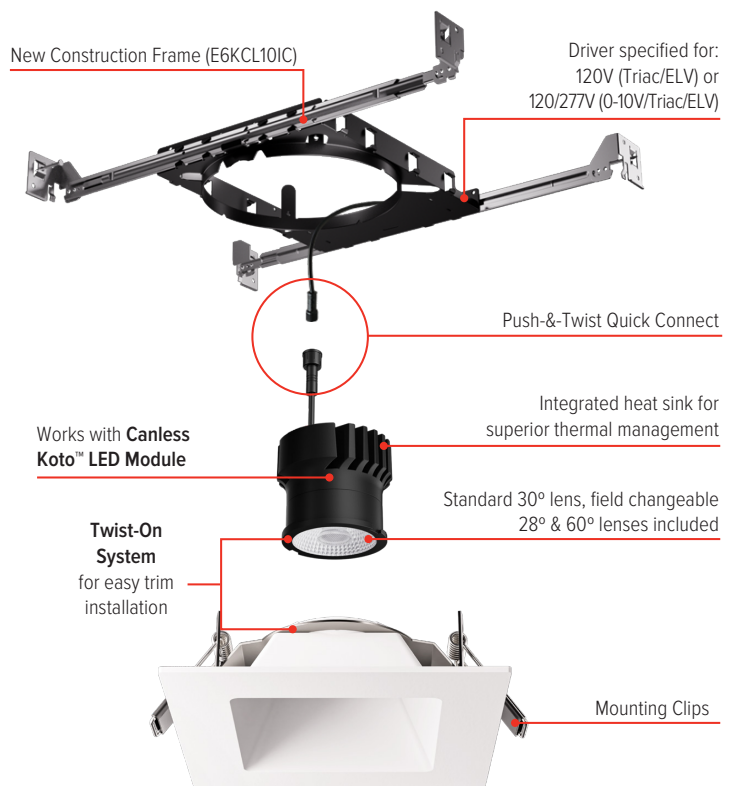

NEW! 6" Canless Koto™ Square Adjustable Reflector Trim

6" Pex™ Square Adjustable Reflector Trim with twist-on system for easy, tool-free installation. For use with **Canless Koto™**

6" Square Adjustable Reflector

- Works with ceiling thickness up to 1.25"
- Convenient twist-on design for ease of installation
- For Damp location
- Lamp: Canless Koto™ LED Module
- 30° adjustability, 45° rotation

EKCL6829W	All White
EKCL6829BB	All Black
EKCL6829H	Haze with White Trim

AIRTIGHT

TWIST-ON

WET LOCATION

For our entire selection of **Canless Koto™ Trims, Frames & Power Packs** please visit us at elcolighting.com

Subject to US tariffs. All other standards, terms and conditions apply.
Please provide your e-mail address to salesadmin@elcolighting.com. To unsubscribe e-mail: salesadmin@elcolighting.com