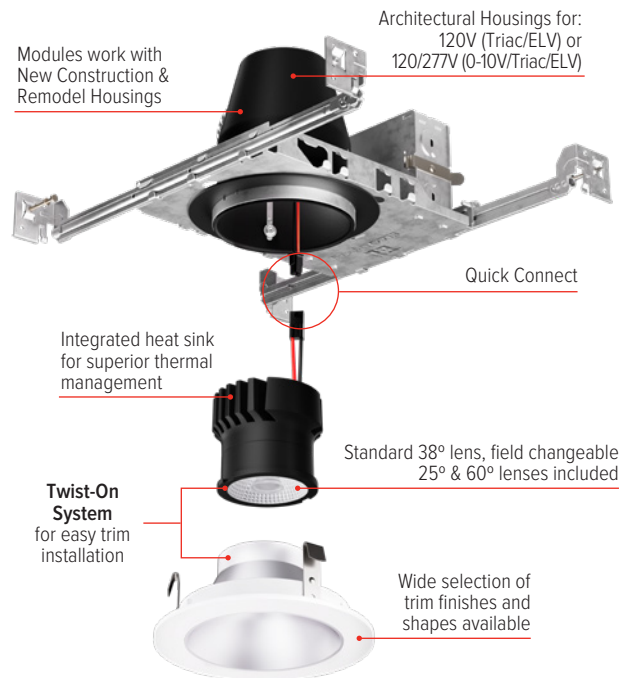

## New **High Lumen** Architectural **Koto™ LED Module**

Up to **1950 lumen** output determined by Koto™ Architectural Housings

Works with  
 2", 3", 4", & 6"  
 Koto™ Architectural  
 Housings &  
 Twist-On Trims

### New Architectural Koto™ LED Module

- Works in 2", 3", 4" and 6" Architectural Koto™ housings and twist-on trims
- Driver on housing extends lifespan and allows for more dimming options and applications
- Final lumen output is determined by housing
- Excellent color rendering 95+ CRI
- Standard 38° lens installed, 25° and 60° lens included with each module. Optional Lens: 18° (EP731C)
- ENERGY STAR Certified
- Title 24 JA8-2022 E-Compliant
- Life span of 50,000 hours L70
- Covered by U.S. PATENTS and Patents Pending
- Optional: Louver (L45), Linear Lens (L46), Spread Lens (L47), Clear Lens (L48), Frosted Lens (L49), Snoot (L50), Color Shifter (L51)

<b>ELK2427D</b>	2700K / 1720 MAX. lm
<b>ELK2430D</b>	3000K / 1800 MAX. lm
<b>ELK2435D</b>	3500K / 1875 MAX. lm
<b>ELK2440D</b>	4000K / 1950 MAX. lm

For our entire selection of  
**Koto™ System Trims & Architectural Housings**  
 please visit us at [elcolighting.com](http://elcolighting.com)