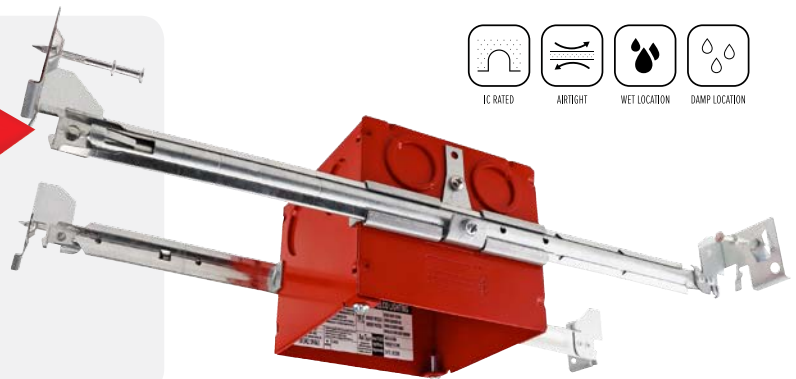

Introducing our **NEW**

Square & Rectangular Junction Boxes

THE IDEAL SOLUTION FOR A VARIETY OF RECESSED & CEILING MOUNT LED FIXTURES

4" Square IC Airtight Junction Box with Hanger Bars

NEW!

- IC Airtight for direct contact with insulation
- Low profile makes it ideal in shallow plenum applications
- Swivel hanger bars for new construction applications
- UL listed metallic box
- Fire alarm applicable
- 4" Sq x 3 1/2" H

EJB44ICA

Maximum 2-Hour Fire Rated ceiling assembly can be maintained when installed according to the International Building Code, Section 714

4" Square IC Airtight Junction Box

ELJ443

2"x4" Junction Box

NEW!

- Durable galvanized steel corrosion resistant
- Designed to enclosed electrical wire connections
- 7/8" knockouts, (11) in total
- UL listed
- 4" L x 2 1/8" W x 1 3/8" H

ELJ242

2"x4" Junction Box Cover

NEW!

- (2) Screws included
- UL listed
- 4 1/4" L x 2 3/8" W

ELJ242CVR

Please visit us at elcolighting.com for an entire list of compatible Recessed and Surface Mount LED Fixtures

Subject to US tariffs. All other standards, terms and conditions apply.
Please provide your e-mail address to salesadmin@elcolighting.com. To unsubscribe e-mail: salesadmin@elcolighting.com