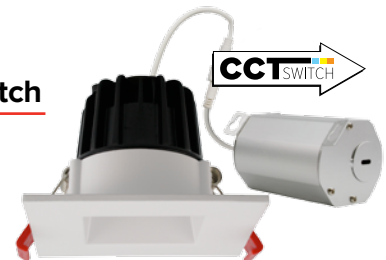

E-mail your order to: orderdesk@elcolighting.com
Tel: 800.522.2626 • Fax: 800.644.2626

ELCO Lighting
The Best Choice in Lighting