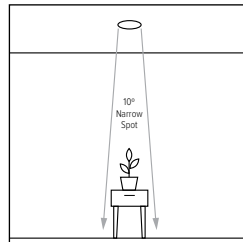

NEW Koto™ System

10° LED Module

Works in 2", 3", 4" & 6" ELCO Housings with Koto™ Twist-On Trims

10° Koto™ LED Module

- Integrated 120V Dimmable Driver Triac/ELV
- Excellent color rendering 95+ CRI
- Includes 10° lens installed, and field changeable 25° & 38° lens
- Available in 2700K and 3000K
- Works in 2", 3", 4" and 6" ELCO Housings with Koto™ twist-on trims
- Energy Star Certified
- Title 24 JA8-2019 Compliant
- Optional: Louver (L45), Linear Lens (L46), Spread Lens (L47), Clear Lens (L48), Frosted Lens (L49), Color Shifter (L51)
- Covered by U.S. PATENTS & Patents Pending