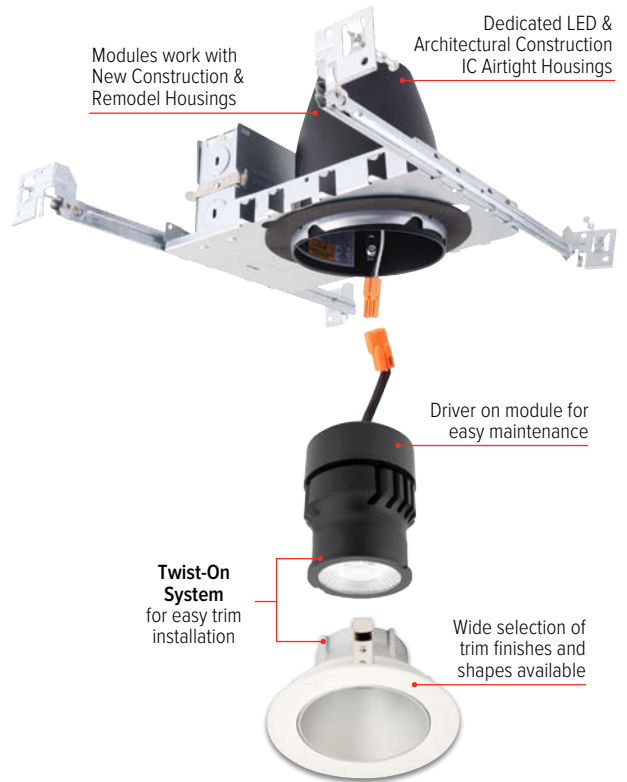

NEW Koto™ System

10° LED Module

Works in 2", 3", 4" & 6" ELCO Housings with Koto™ Twist-On Trims

10° Koto™ LED Module

- Integrated 120V Dimmable Driver Triac/ELV
- Excellent color rendering 95+ CRI
- Includes 10° lens installed, and field changeable 25° & 38° lens
- Available in 2700K and 3000K
- Works in 2", 3", 4" and 6" ELCO Housings with Koto™ twist-on trims
- Energy Star Certified
- Title 24 JA8-2019 Compliant
- Optional: Louver (L45), Linear Lens (L46), Spread Lens (L47), Clear Lens (L48), Frosted Lens (L49), Color Shifter (L51)
- Covered by U.S. PATENTS & Patents Pending

ELK0827-NSP 10W / 850 lm / 2700K

ELK0830-NSP 10W / 850 lm / 3000K

DIMMABLE

90+ CRI

50,000 HOURS

TITLE 24 COMPLIANT

TWIST-ON

For our entire selection of **Koto™ System Trims & Housings** please visit us at elcolighting.com

Modules work with New Construction & Remodel Housings

Dedicated LED & Architectural Construction IC Airtight Housings

Driver on module for easy maintenance

Twist-On System for easy trim installation

Wide selection of trim finishes and shapes available