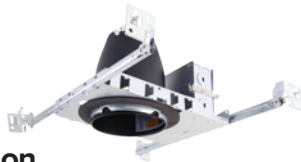

4" & 6" Line Voltage ICA Housings & Trims for PAR20 Lamps

4" Housings with Adjustable Lamp Holder

IC Airtight Double Wall Housing

- Lamp: 50W MAX.
- 120V

EL99ICA

E26 Base New Construction Housing

Non-IC, For Medium Base Lamps