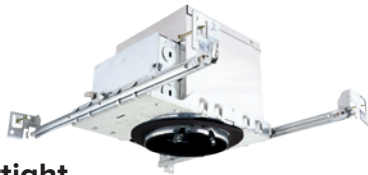

4" & 6" Line Voltage ICA Housings & Trims for PAR20 Lamps

4" Housings with Adjustable Lamp Holder

IC Airtight Double Wall Housing

- Lamp: 50W MAX.
- 120V

EL99ICA

E26 Base New Construction Housing

Non-IC, For Medium Base Lamps