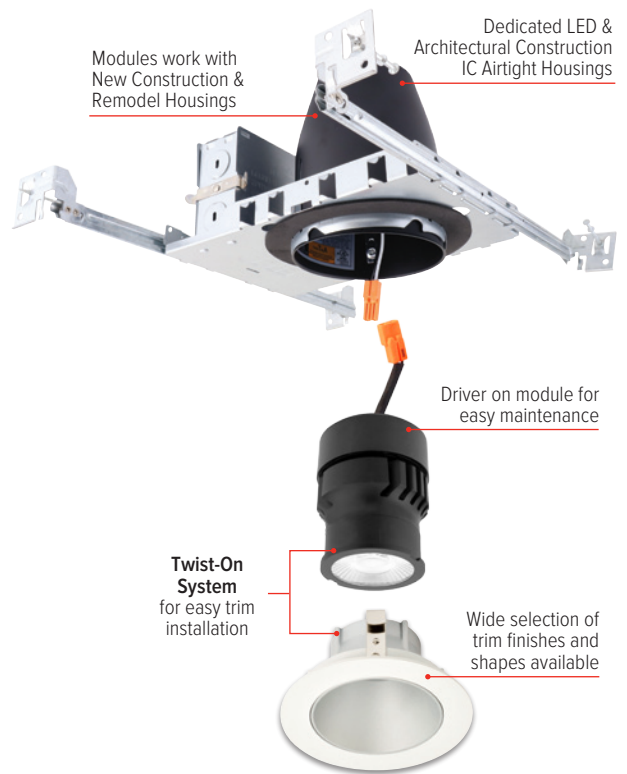

NEW Koto™ System

1100 Lumen LED Module

Works with 2", 3", 4" and 6" Koto™ Trims

Koto™ 1100 Lumen LED Module

- Integrated 120V Dimmable Driver Triac/ELV
- Excellent color rendering 95+ CRI
- Sunset Module starts from 3000K and dims to 1800K
- Works in 2", 3", 4" and 6" ELCO housings with Koto™ twist-on system trims
- Energy Star Certified
- Title 24 JA8-2019 Compliant
- Standard 38° Lens installed, 25° and 60° lens included with each module - Optional Lens: 18° (EP731C).
- Optional: Louver (L45), Linear Lens (L46), Spread Lens (L47), Clear Lens (L48), Frosted Lens (L49), Color Shifter (L51)
- Covered by US PATENT 10914465, 11092326, and Other Patents Pending

For our entire selection of **Koto™ System Trims & Housings** please visit us at elcolighting.com

2700K	3000K	3500K	4000K	Sunset
ELK1127	ELK1130	ELK1135	ELK1140	ELK11SD

DIMMABLE

90+ CRI

50,000 HOURS

TITLE 24 COMPLIANT