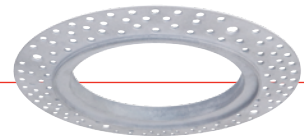

NEW Koto™ System Round & Square Flush Mount Trim Adaptors

Flush Mount Trim Adaptor
Well engineered extra thin **Flush Mount Trim Adaptor** for a easy mudding and lasting quality

Install Koto™ Module Trim
Trim slides in and out of a finish ceiling without the aid of any tools

Flush Mount Trim Design
Designed to seamlessly flush Koto™ Trims to ceiling

3" & 4" Flush Mount Trim Adaptors

- Extra thin spackle frame for easy mounting
- Designed to seamlessly flush trims to ceiling
- Compatible with Pex™ Round Trims

3" Round Trim Adaptor

EL3FMR

Compatible 3" Pex™ Round Trims:
ELK3618, ELK3629, ELK3627, ELK3693, ELK3620, ELK3622.

4" Round Trim Adaptor

EL4FMR

Compatible 4" Pex™ Round Trims:
ELK4116, ELK4118, ELK4127, ELK4129, ELK4710, ELK4713, ELK4715.

3" Square Trim Adaptor

EL3FMS

Compatible 3" Pex™ Square trims:
ELK3318, ELK3329, ELK3322, ELK3327, ELK3341, ELK3393.

4" Square Trim Adaptor

EL4FMS

Compatible 4" Pex™ Square trims:
ELK4216, ELK4218, ELK4227, ELK4229.