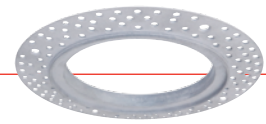

NEW Koto™ System Round & Square Flush Mount Trim Adaptors

Flush Mount Trim Adaptor
Well engineered extra thin **Flush Mount Trim Adaptor** for a easy mudding and lasting quality

Install Koto™ Module Trim
Trim slides in and out of a finish ceiling without the aid of any tools

Flush Mount Trim Design
Designed to seamlessly flush Koto™ Trims to ceiling

3" & 4" Flush Mount Trim Adaptors

- Extra thin spackle frame for easy mounting
- Designed to seamlessly flush trims to ceiling
- Compatible with Pex™ Round Trims

3" Round Trim Adaptor

EL3FMR

Compatible 3" Pex™ Round Trims:
ELK3618, ELK3629, ELK3627, ELK3693, ELK3620, ELK3622.

4" Round Trim Adaptor

EL4FMR

Compatible 4" Pex™ Round Trims:
ELK4116, ELK4118, ELK4127, ELK4129, ELK4710, ELK4713, ELK4715.