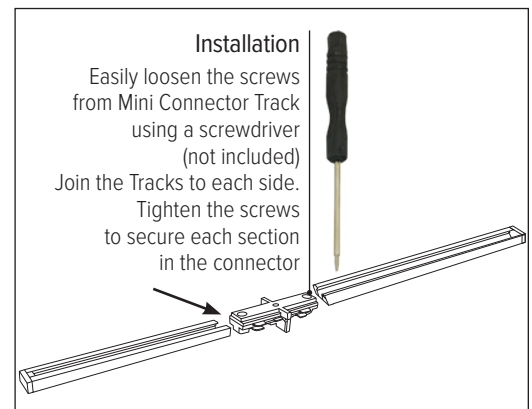

SAVE EXTRA SHIPPING CHARGES OF 12' Track

Subject to US tariffs. All other standards, terms and conditions apply.
Please provide your e-mail address to salesadmin@elcolighting.com. To unsubscribe e-mail: salesadmin@elcolighting.com