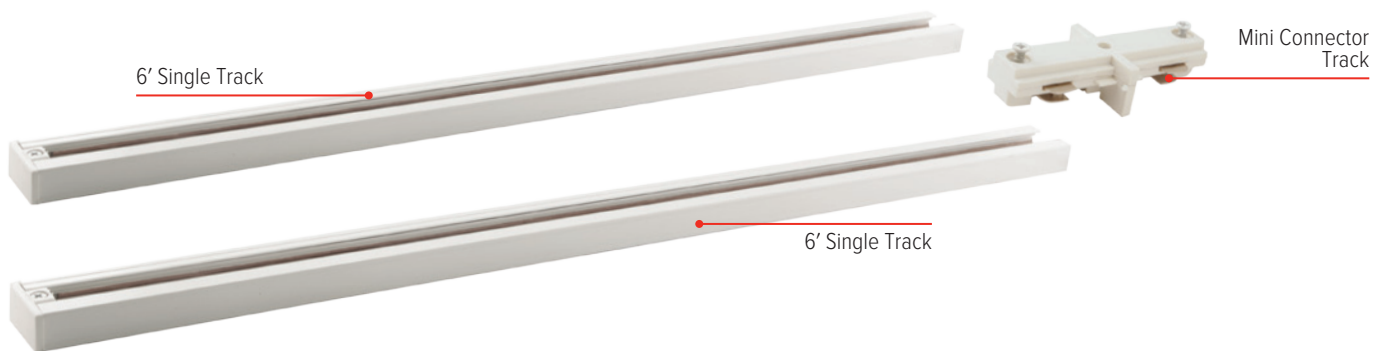

# 12' Track Kit in Stock!

12' Track kit includes (2) Single track (EP006) & Mini Connector Track (EP808) • Fully polarized and grounded to ensure safe operation • Conductors are solid copper buss bars encased in rigid extruded PVC insulators • Track fittings have shoulders to maintain conductor position  
 • Black, White, Nickel and Bronze finishes available • For use in dry locations only