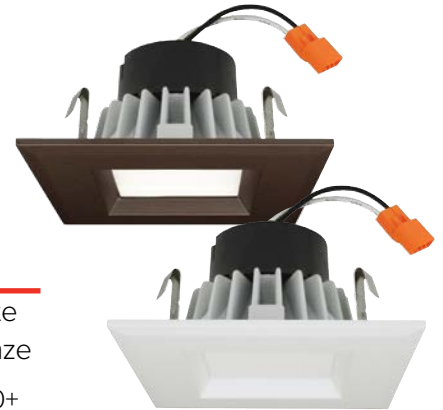

3-CCT (2700K, 3000K, 3500K)

LED Inserts in Stock!

3" Round LED Inserts

- 9W / 700 lm / CRI 90+
- 3-CCT Switch
- 120V Dimmable Triac/ELV
- JA8-2016-E, CA Title 24
- 4 3/8" O.D.

Baffle

- EL311CT3W** White
- EL311CT3BZ** Bronze

Reflector

- EL312CT3W** White
- EL312CT3BZ** Bronze

Switch to
desire CCT:

- 2700K
- 3000K
- 3500K

4" Square LED Reflector Inserts

- EL442CT3W** White
- EL442CT3BZ** Bronze

- 11W / 790 lm / CRI 90+
- 3-CCT Switch
- 120V Dimmable Triac/ELV
- JA8-2016-E, CA Title 24
- 5" Sq.

3" Round LED Adjustable Gimbal Inserts

- EL313CT3W** White

- 9W / 700 lm / CRI 90+
- 25° Tilt, 358° rotation
- 3-CCT Switch
- 120V Dimmable Triac/ELV
- JA8-2016-E, CA Title 24
- 4 3/8" O.D.

**For large orders quotes
please contact your
Sales Representative**

5" / 6" Round LED Adjustable Gimbal Inserts

- EL616CT3W** White

- 13W / 950 lm / CRI 90+
- 25° Tilt, 358° rotation
- 3-CCT Switch
- 120V Dimmable Triac/ELV
- JA8-2016-E, CA Title 24
- 7 1/4" O.D.

Check out our wide selection of Round & Square LED Inserts at elcolighting.com