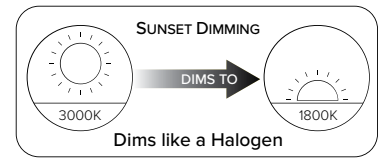

Sunset Dimming LED Items in Stock!

ELCO is proud to introduced the energy efficient LED fixtures featuring **Sunset Dimming** technology. Designed to allow for a radiant 3000K dimmed down to a comfortable 1800K just like halogen lamps, using LED arrays that dims precisely creating a comfortable and warm sunset experience.

24V Sunset Dimming Indoor LED Tape Light

NEW!

- 3.5W per feet
- Available in custom cuts and 16 ft roll
- Field cuttable every 2.5" or every 14 LED's
- 13ft MAX. run
- 3/8" (10mm) strip width with 3M tape backing for easy installation