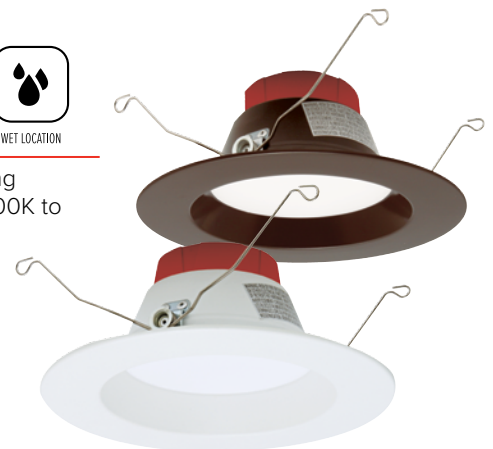

5"- 6" Round Sunset Dimming LED Inserts

- 10W, 750 lm, Sunset Dimming
- Automatically dims from 3000K to 1800K on standard dimmer
- Triac/ELV dimmable
- UL listed for wet location
- 7 1/2" O.D.

EL615SDW White Reflector

EL615SDBZ Bronze Reflector

EL610SDW White Baffle

EL610SDBZ Bronze Baffle