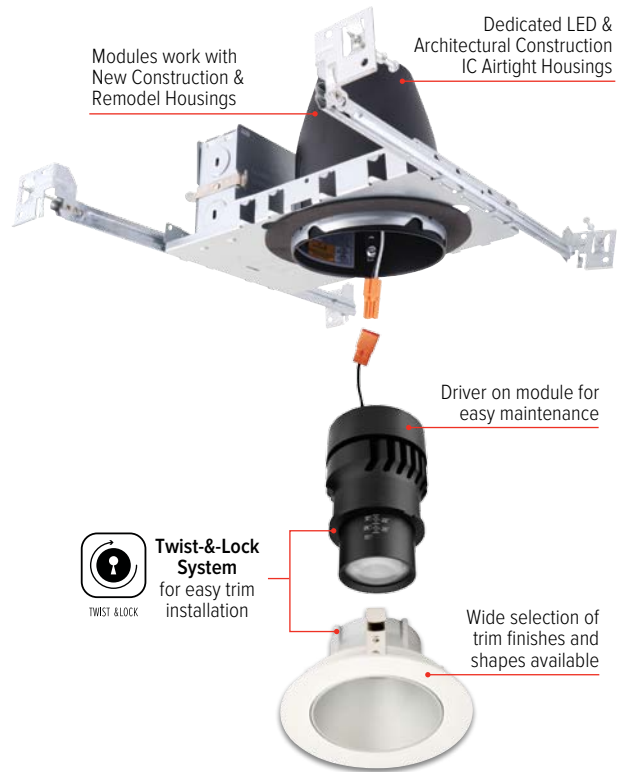

Subject to US tariffs. All other standards, terms and conditions apply.
Please provide your e-mail address to salesadmin@elcolighting.com. To unsubscribe e-mail: salesadmin@elcolighting.com

E-mail your order to: orderdesk@elcolighting.com
Tel: 800.522.2626 • Fax: 800.644.2626

ELCO Lighting
The Best Choice in Lighting