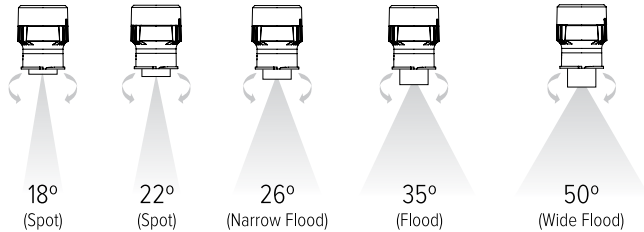

NEW Koto™ System **FOCUS** LED Modules

Adjustable beam angle 18° to 50° with a simple twist of the snout. No need to switch beam angle lenses!

Koto™ FOCUS LED Module

- Adjustable Focus: 18°-50° with a simple twist of the snout
- 10W, 750 lm, Triac/ELV dimmable
- 93+ CRI, 120V, 50-60Hz
- Works in 3", 4" & 6" ELCO Housings
- Twist-On design for effortless trim installation

| 2700K | 3000K | 3500K | 4000K |
|------------|------------|------------|------------|
| ELK0727-FC | ELK0730-FC | ELK0735-FC | ELK0740-FC |

Architectural Construction Koto™ FOCUS LED Module

- Adjustable Focus: 18°-50° with a simple twist of the snout
- 890 lm - 1690 lm (based on housing)
- 93+ CRI, 120/277V, 50-60Hz (based on housing)
- Works in 3" & 4" ELCO Architectural Housings
- Twist-On design for effortless trim installation