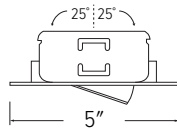

ELK4188W
All White