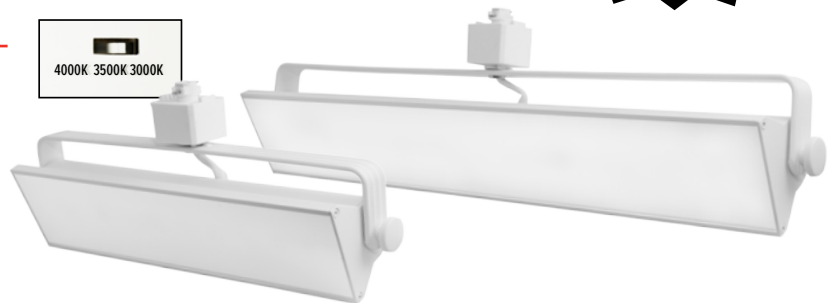

4000K 3500K 3000K

Subject to US tariffs. All other standards, terms and conditions apply.
Please provide your e-mail address to salesadmin@elcolighting.com. To unsubscribe e-mail: salesadmin@elcolighting.com

E-mail your order to: orderdesk@elcolighting.com

Tel: 800.522.2626 • Fax: 800.644.2626

ELCO Lighting
The Best Choice in Lighting