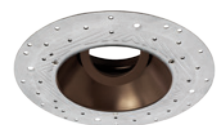

ELK430BZ Bronze