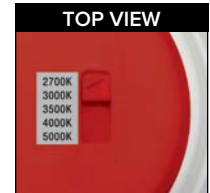

## 5-COLOR TEMPERATURE SWITCH LED INSERTS

This unique LED recessed downlight gives you the options you are looking for in one fixture. The manual switch located on the driver allows you to choose between 2700K, 3000K, 3500K, 4000K or 5000K. This is the perfect light for bedrooms, kitchens, closets and generally all living spaces. Our energy saving fixture gives you all of these options at the flip of a switch. Medium base adapter included. CA Title 24, JA8 E-2016. Life span of 50,000 hours L70.