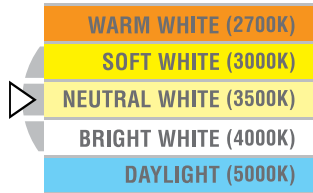

## 5-COLOR TEMPERATURE SWITCH LED INSERTS

This unique LED recessed downlight gives you the options you are looking for in one fixture. The manual switch located on the driver allows you to choose between 2700K, 3000K, 3500K, 4000K or 5000K. This is the perfect light for bedrooms, kitchens, closets and generally all living spaces. Our energy saving fixture gives you all of these options at the flip of a switch. Medium base adapter included. CA Title 24, JA8 E-2016. Life span of 50,000 hours L70.

Switch to desire CCT

- 2700K (870 lm)
- 3000K (930 lm)
- 3500K (990 lm)
- 4000K (1000 lm)
- 5000K (1010 lm)

#### EL415CT5W

- 12W / 120V / CRI 90+
- 870 lm - 1010 lm, 2700K - 5000K
- UL listed for wet location
- Dimmable Triac/ELV
- 5 1/2" O.D.

Switch to desire CCT

- 2700K (880 lm)
- 3000K (960 lm)
- 3500K (1040 lm)
- 4000K (1060 lm)
- 5000K (1080 lm)