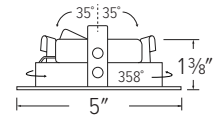

Pex™ 4" Adjustable Gimbal

- 35° adjustability, 358° rotation
- 5" Sq.

ELK4229W
All White