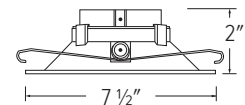

# 6" Unique™ Trims for Koto™ Module

One piece diecast trims with twist-&-lock system for easy installation