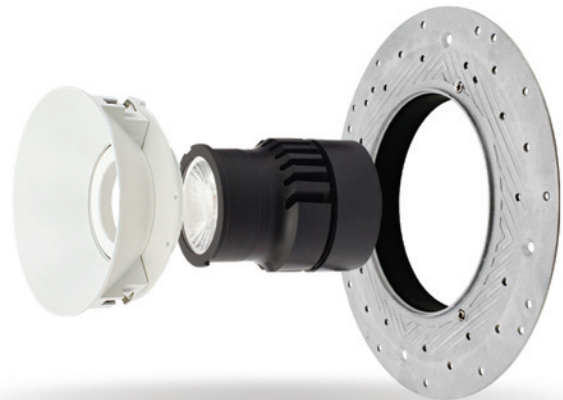

4" Pex™ Trimless

A favorite in high-end residential, commercial spaces, as well as architectural spaces. Designed to seamlessly make the trim ring invisible showing only the reflector and lens, it slides in and out of a finish ceiling without the aid of any tools. Includes a well engineered thin spackle frame for a easy mudding and lasting quality.