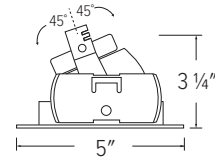

Pex™ 4" Adjustable Wall Wash

- 45° adjustability
- 5" O.D.

ELK4122W
All White

Recommended to be used with Maximum Adjustability Housing