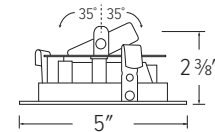

Pex™ 4" Adjustable Baffle

- 35° adjustability
- 5" O.D.

ELK4193W
All White

ELK4193BB
All Black

ELK4193B
Black Baffle/White Ring