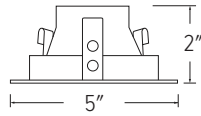

4" Pex™ Square Trims

Precision die-cast trims with twist-&-lock system for easy Koto™ Module installation

Pex™ 4" Reflector

- Wet location listed
- 5" Sq.

ELK4218W
All White