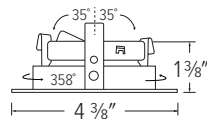

Pex™ 3" Adjustable Pinhole

- 35° adjustability, 358° rotation
- 4 3/8" O.D.

ELK3627B

Black Reflector
White Ring

ELK3627BB

All Black

ELK3627BZ

All Bronze