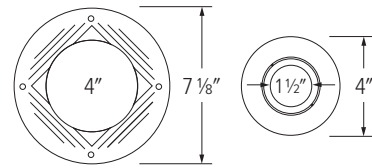

Pex™ 4" Adjustable Trimless

Diecast trims with twist-&-lock system for easy tool-free installation