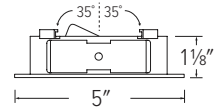

Flexa™ 4" Round Baffle

- 35° Adjustability
- 5" O.D. - 3 1/8" I.D.

ELK4721WW
All White