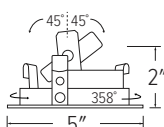

Pex™ 4" Adjustable Slot Rotatable Aperture

- 45° adjustability, 358° rotation
- 5" Sq.

ELK4220W
White