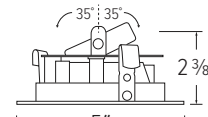

Pex™ 4" Adjustable Phenolic Baffle

- 35° adjustability
- 5" Sq.

ELK4293W
All White