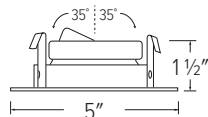

Pex™ 4" Adjustable Pinhole

- 35° adjustability, 358° rotation
- 5" Sq.

ELK4227B
Black Reflector/White Ring