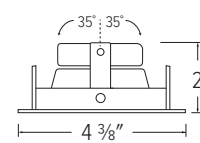

## Pex™ 3" Adjustable Baffle

- 35° adjustability
- 4 3/8" Sq.

**ELK3393W**  
All White