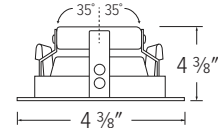

Pex™ 3" Adjustable Baffle

- 35° adjustability
- 4 3/8" O.D.

ELK3693W

All White