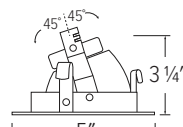

Pex™ 4" Square Adjustable Wall Wash

- 45° adjustability
- 5" Sq.

ELK4222W
All White