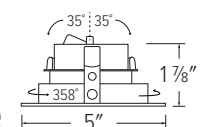

Pex™ 4" Square Adjustable Baffle

- 35° adjustability, 358° rotation
- 5" Sq.

ELK4284W
All White