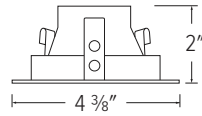

3" Pex™ Square Trims

Precision die-cast trims with twist-&-lock system for easy Koto™ Module installation

Pex™ 3" Deep Reflector

- Wet location listed
- 4 3/8" O.D.

ELK3318W
All White

ELK3318BB
All Black

ELK3318BZ
All Bronze