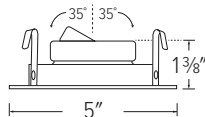

Pex™ 4" Adjustable Pinhole

- 35° adjustability
- 5" O.D.

ELK4127B
Black Reflector/White Ring

ELK4127BB
All Black

ELK4127BZ
All Bronze