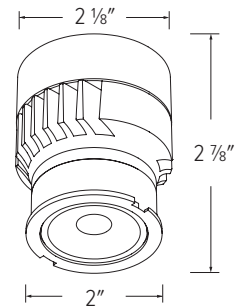

Koto™ LED Module

- Integral driver for easy maintenance and upgrades
- Includes: Standard 38° lens, with 28° and 60° lenses included.
  Optional: 15° and 18° lens available
- Works in 3" and 4" ELCO housings with Koto™ twist-&-lock trims
- Excellent color rendering 95+ CRI
- Sunset option dims from 3000K to 1800K
- ENERGY STAR Certified
- Title 24 JA8 2016 Registered
- Life span of 50,000 hours L70

Input Power	10W
Input Voltage	120V
Lumens	750 - 950
Color Temp.	2700K - 4000K, Sunset
CRI	95+
Damp Location	UL listed
Wet Location	UL listed with Wet Trims
Dimmable	Triac/ELV
Beam Angle	38° (Standard), 28° & 60° Optional: 15° & 18° available