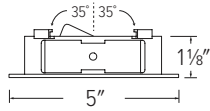

4" Flexa™ Trims for Koto™ Module

Trim style matches E.L.L. System Flexa™. Mix-and match any ring finish with any reflector or baffle finish

Flexa™ 4" Round Reflector

- 35° Adjustability
- 5" O.D. - 3 1/8" I.D.