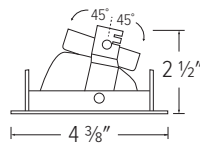

Pex™ 3" Adjustable Reflector Wall Wash

- 45° adjustability
- 4 3/8" Sq.

ELK3322W
All White

Recommended to be used with Maximum Adjustability Housing