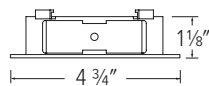

Flexa™ 4" Square Reflector

- 4 3/4 Sq. - 2 3/8 Sq.