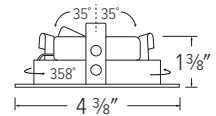

Pex™ 3" Adjustable Gimbal

- 35° adjustability, 358° rotation
- 4 3/8" O.D.

ELK3329W
All White

ELK3329BB
All Black

ELK3329BZ
All Bronze