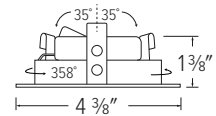

## Pex™ 3" Adjustable Gimbal

- 35° adjustability, 358° rotation
- 4 3/8" O.D.

**ELK3629W**

All White

**ELK3629BB**

All Black

**ELK3629BZ**

All Bronze