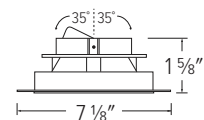

Pex™ 4" Trimless Baffle Trims

- Spackle frame included
- 35° Adjustability