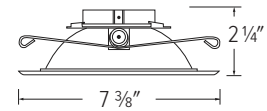

6" Flexa™ Trims for Koto™ Module