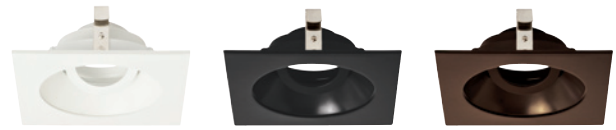

Pex™ 4" Adjustable Gimbal

- 35° adjustability, 358° rotation
- 5" Sq.

ELK4229W
All White

ELK4229BB
All Black

ELK4229BZ
All Bronze