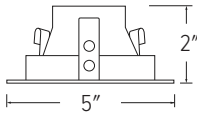

4" Pex™ Round Trims

Precision die-cast trims with twist-&-lock system for easy Koto™ Module installation

Pex™ 4" Reflector

- Wet location listed
- 5" O.D.

ELK4118W
All White

ELK4118BB
All Black

ELK4118BZ
All Bronze