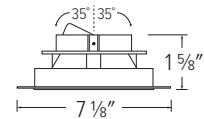

Pex™ 4" Adjustable Trimless

Diecast trims with twist-&-lock system for easy tool-free installation

A favorite in high-end residential as well as architectural spaces. Designed to seamlessly make the trim ring invisible showing only the reflector and lens, it slides in and out of a finished ceiling without the aid of any tools. Includes a well engineered extra thin spackle frame for a easy mudding and lasting quality.

Mount Spackle Frame
Includes a well engineered extra thin spackle frame for a easy mudding and lasting quality

Install Koto™ Trim
Trim slides in and out of a finish ceiling without the aid of any tools

Koto™ Trimless Design
Designed to seamlessly make the trim ring invisible showing only the reflector and lens

Trimless must be used with Maximum adjustability housing. To use trimless with E4LK87, E4LK88, E4LK93F and E4LK94F series housings access from above is required.

Pex™ 4" Trimless Smooth Reflector Trims

- Spackle frame included
- 35° Adjustability

Pex™ 4" Trimless Baffle Trims

- Spackle frame included
- 35° Adjustability