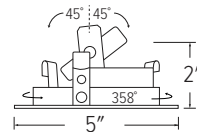

Pex™ 4" Rotatable Slot Aperture

- 45° adjustability, 358° rotation
- 5" O.D.

ELK4120W
White Ring

Recommended to be used with Maximum Adjustability Housing