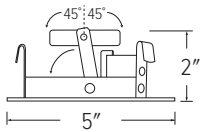

## Pex™ 4" Slot Aperture

- 45° adjustability
- 5" O.D.

**ELK4130W**  
White Ring

Recommended to be used with Maximum Adjustability Housing