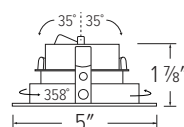

Pex™ 4" Square Adjustable Reflector

- 35° adjustability, 358° rotation
- 5" Sq.

ELK4282W
All White