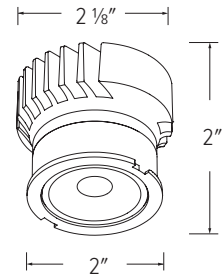

Koto™ LED Light Engine

- Light engine used with Koto™ Architectural Housings for 0-10V/Triac/ELV Dimming, 120V or 120/277V Applications and/or Emergency Backup options
- Driver on housing extends lifespan and allows for more dimming options and applications
- Includes: Standard 38° lens, with 28° and 60° lenses included. Optional: 15° and 18° lens available
- Works in 3" and 4" ELCO housings with Koto™ twist-&-lock trims
- Excellent color rendering 95+ CRI
- Sunset option dims from 3000K to 1800K
- ENERGY STAR Certified
- Title 24 JA8 2016 Registered
- Life span of 50,000 hours L70

Input Power	11W - 18W
Lumens	750 - 1500
Color Temp.	2700K - 4000K, Sunset
CRI	95+
Damp Location	UL listed
Wet Location	UL listed with Wet Trims
Beam Angle	38° (Standard), 28° & 60° Optional: 15° & 18° available