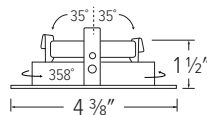

Pex™ 3" Adjustable Pinhole

- 35° adjustability, 358° rotation
- 4 3/8" Sq.

ELK3327B
Black Reflector
White Ring

ELK3327BB
All Black

ELK3327BZ
All Bronze