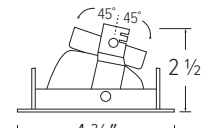

Pex™ 3" Adjustable Reflector Wall Wash

- 45° adjustability
- 4 3/8" O.D.

ELK3622W

All White

Recommended to be used with Maximum Adjustability Housing