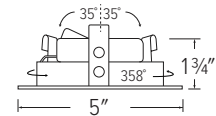

Pex™ 4" Adjustable Gimbal

- 35° adjustability, 358° rotation
- 5" O.D.

ELK4129W
All White

ELK4129BB
All Black

ELK4129BZ
All Bronze