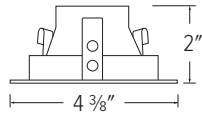

3" Pex™ Round Trims

Precision die-cast trims with twist-&-lock system for easy Koto™ Module installation

Pex™ 3" Deep Reflector

- Wet location listed
- 4 3/8" O.D.

ELK3618W

All White

ELK3618BB

All Black

ELK3618BZ

All Bronze