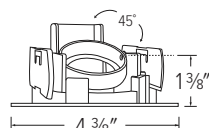

Pex™ 3" Adjustable Slot Aperture

- 45° adjustability
- 4 3/8" O.D.

ELK3620W

White Ring

Recommended to be used with Maximum Adjustability Housing