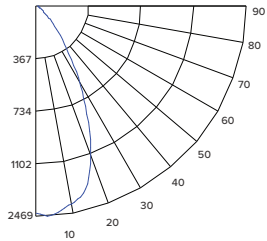

PHOTOMETRIC REPORT

Product #: ELK0927
Wattage / Lumens: 10W / 950 lm
Luminaire LPW: 95 lm/W

CANDLE POWER SUMMARY

Degree Vertical	0°
0	1447
5	1419
15	1223
25	704
35	292
45	100
55	27
65	14
75	7
85	2
90	0

ILLUMINANCE AT A DISTANCE

Distance to Target Plane	Center Beam Footcandles	Beam Diameter
4'	90.4	3.3'
6'	40.2	4.9'
8'	22.6	6.5'
10'	14.5	8.1'

ZONAL LUMEN SUMMARY

Zone	Lumens	%Luminaire
0-30°	698.72	73.50
0-40°	844.60	88.90
0-60°	926.22	97.50
0-90°	944.65	99.40