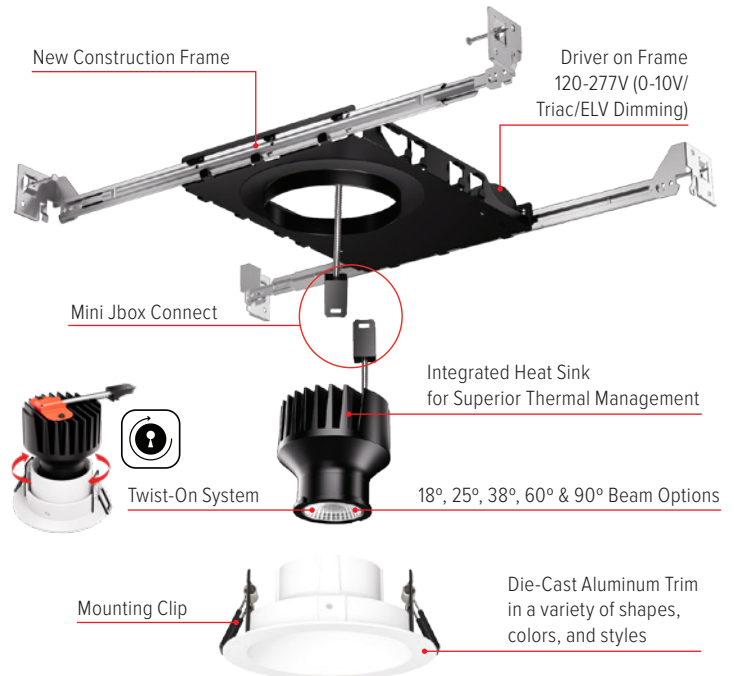

For our entire selection of **Koto™ MAX Trims & Frames** please visit us at elcolighting.com