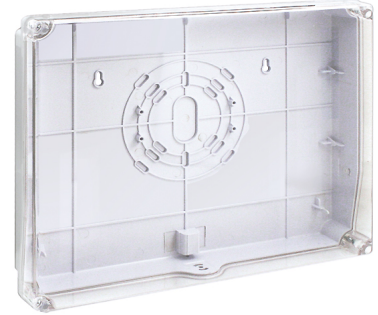

Weather Proof Clear Shield for Exit Signs

Features

- Polycarbonate weather proof clear shield for LED Exit Signs
- UL Listed for wet location

Dimensions

Product Number

Item	Description
EEPS60	Clear Shield for LED Exit Signs