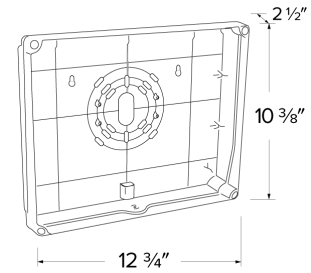

Dimensions

Product Number

Item	Description
EEPS60	Clear Shield for LED Exit Signs