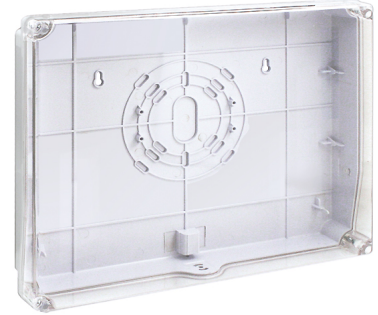

# Weather Proof Clear Shield for Exit Signs

## Features

- Polycarbonate weather proof clear shield for LED Exit Signs
- UL Listed for wet location

## Dimensions