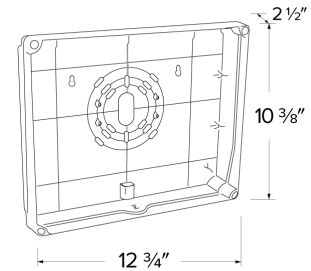

Weather Proof Clear Shield for Exit Signs

Features

- Polycarbonate weather proof clear shield for LED Exit Signs
- UL Listed for wet location

Dimensions

Product Numbers

Item	Description
EEPS60	Clear Shield for LED Exit Signs