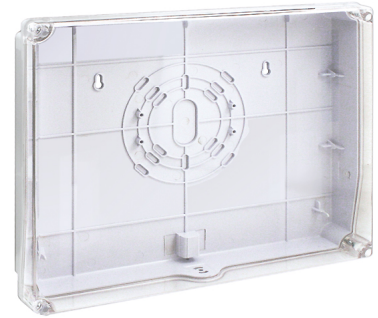

Weather Proof Clear Shield for Exit Signs

Features

- Polycarbonate weather proof clear shield for LED Exit Signs
- UL Listed for wet location

Dimensions

Product Numbers

Item	Description
EEPS60	Clear Shield for LED Exit Signs