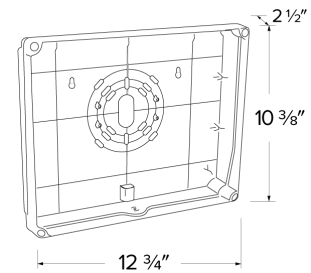

Weather Proof Clear Shield for Exit Signs

Features

- Polycarbonate weather proof clear shield for LED Exit Signs
- UL Listed for wet location

Dimensions

Product Numbers

Item	Description
EEPS60	Clear Shield for LED Exit Signs