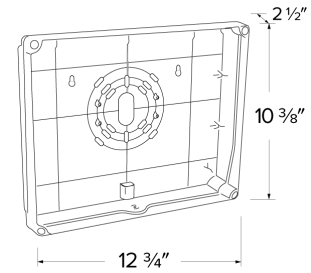

Weather Proof Clear Shield for Exit Signs

Features

- Polycarbonate weather proof clear shield for LED Exit Signs
- UL Listed for wet location

Dimensions

Product Numbers

Item	Description
EEPS60	Clear Shield for LED Exit Signs