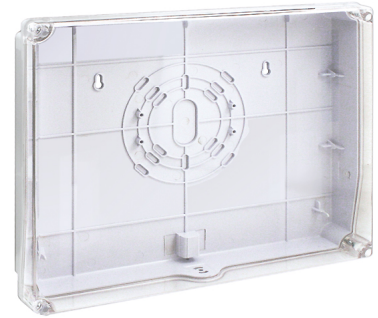

# Weather Proof Clear Shield for Exit Signs

## Features

- Polycarbonate weather proof clear shield for LED Exit Signs
- UL Listed for wet location

## Dimensions

## Product Numbers

Item	Description
EEPS60	Clear Shield for LED Exit Signs