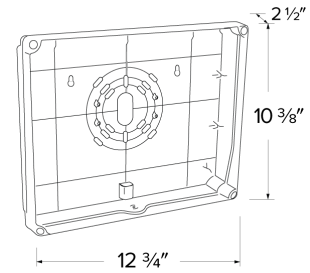

Weather Proof Clear Shield for Exit Signs

Features

- Polycarbonate weather proof clear shield for LED Exit Signs
- UL Listed for wet location

Dimensions

Product Numbers

Item	Description
EEPS60	Clear Shield for LED Exit Signs