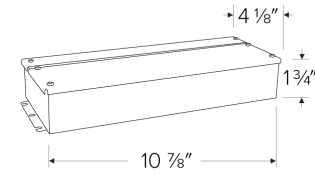

Specifications

Wattage	300W
Voltage	24V DC (12A)
Dimmable	Triac/ELV/MLV

Dimensions

Product Numbers

Item	Watts	Voltage	Dimming
DRVU24V300WD	300W	24V DC (12A)	Triac/ELV/MLV