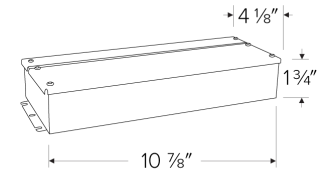

Specifications

Wattage	300W
Voltage	24V DC (12A)
Dimmable	Triac/ELV/MLV

Dimensions

Product Numbers

Item	Watts	Voltage	Dimming
DRVU24V300WD	300W	24V DC (12A)	Triac/ELV/MLV