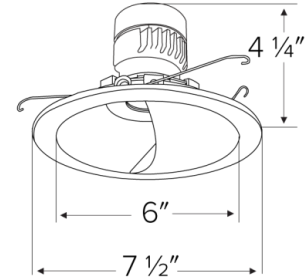

- 6" Round Wall Wash
- Convenient twist-lock design for ease of installation.
- Lamp: Koto LED Module.

Technical Details

Construction: Diecast aluminum with a powder coated finish.

Installation: Twist-lock design allows for easy mounting onto the Koto™ LED Module. Torsion springs securely mount trim into the housing and keeps ring flush with ceiling.

Compatible Housing: Compatible with 6" Koto Housings.

Lamp: Koto™ LED Module

Options

White

Bronze

Dimensions

Product Number

Item	Finish
ELK6715BZ	All Bronze