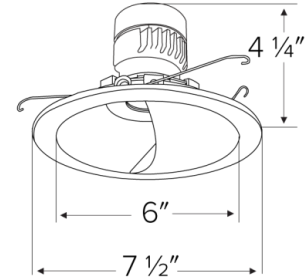

- 6" Round Wall Wash
- Convenient twist-lock design for ease of installation.
- Lamp: Koto LED Module.

Technical Details

Construction: Diecast aluminum with a powder coated finish.

Installation: Twist-lock design allows for easy mounting onto the Koto™ LED Module. Torsion springs securely mount trim into the housing and keeps ring flush with ceiling.

Compatible Housing: Compatible with 6" Koto Housings.

Lamp: Koto™ LED Module

Options

White

Bronze

Dimensions

Product Numbers

| Item | Finish |
|-----------|------------|
| ELK6715W | All White |
| ELK6715BZ | All Bronze |