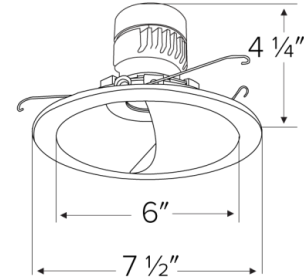

- 6" Round Wall Wash
- Convenient twist-lock design for ease of installation.
- Lamp: Koto LED Module.

Technical Details

Construction: Diecast aluminum with a powder coated finish.

Installation: Twist-lock design allows for easy mounting onto the Koto™ LED Module. Torsion springs securely mount trim into the housing and keeps ring flush with ceiling.

Compatible Housing: Compatible with 6" Koto Housings.

Lamp: Koto™ LED Module

Options

White

Bronze

Dimensions

Product Numbers

Item	Finish
ELK6715W	All White
ELK6715BZ	All Bronze