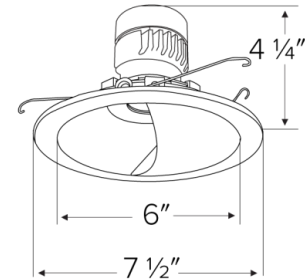

- 6" Round Wall Wash
- Convenient twist-lock design for ease of installation.
- Lamp: Koto LED Module.

Technical Details

Construction: Diecast aluminum with a powder coated finish.

Installation: Twist-lock design allows for easy mounting onto the Koto™ LED Module. Torsion springs securely mount trim into the housing and keeps ring flush with ceiling.

Compatible Housing: Compatible with 6" Koto Housings.

Lamp: Koto™ LED Module

Options

White

Bronze

Dimensions

Product Numbers

Item	Finish
ELK6715W	White
ELK6715BZ	Bronze