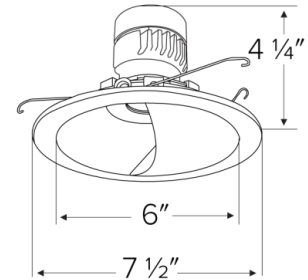

- 6" Round Wall Wash
- Convenient twist-lock design for ease of installation.
- Lamp: Koto LED Module.

Technical Details

Construction: Diecast aluminum with a powder coated finish.

Installation: Twist-lock design allows for easy mounting onto the Koto™ LED Module. Torsion springs securely mount trim into the housing and keeps ring flush with ceiling.

Compatible Housing: Compatible with 6" Koto Housings.

Lamp: Koto™ LED Module

Options

White

Bronze

Dimensions

Product Numbers

Item	Finish
ELK6715W	All White
ELK6715BZ	All Bronze