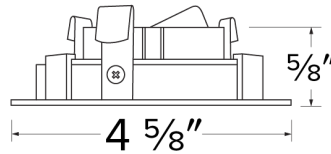

Product Numbers

Item	Finish
ELK4716W	All White

Product Number Builder Example: ELK4716W

Unique™ 4" Square Baffle

Finish

ELK4716

W All White