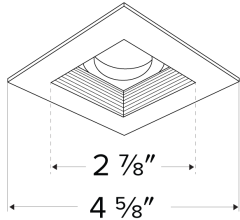

Technical Details

Construction: Diecast aluminum with a powder coated finish.

Installation: Twist-lock design allows for easy mounting onto the Koto™ LED Module. Clips securely mount trim into the housing and keeps ring flush with ceiling.

Lamp: Koto™ LED Module.

Dimensions: