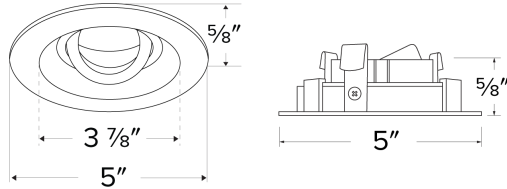

Technical Details

Construction: Diecast aluminum with a powder coated finish.

Installation: Twist-lock design allows for easy mounting onto the Koto™ LED Module. Clips securely mount trim into the housing and keeps ring flush with ceiling.

Lamp: Koto™ LED Module.