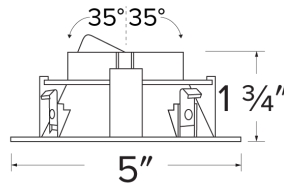

Technical Details

Construction: Diecast aluminum with a powder coated finish.

Installation: Twist-lock design allows for easy mounting onto the Koto™ LED Module. Clips securely mount trim into the housing and keeps ring flush with ceiling.

Lamp: Koto™ LED Module.