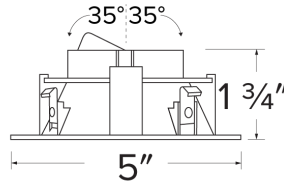

Technical Details

Construction: Diecast aluminum with a powder coated finish.

Installation: Twist-lock design allows for easy mounting onto the Koto™ LED Module. Clips securely mount trim into the housing and keeps ring flush with ceiling.

Lamp: Koto™ LED Module.