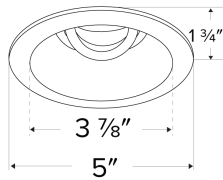

Technical Details

Construction: Diecast aluminum with a powder coated finish.

Installation: Twist-lock design allows for easy mounting onto the Koto™ LED Module. Clips securely mount trim into the housing and keeps ring flush with ceiling.

Lamp: Koto™ LED Module.