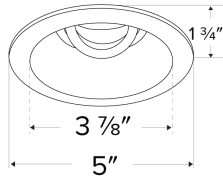

Technical Details

Construction: Diecast aluminum with a powder coated finish.

Installation: Twist-lock design allows for easy mounting onto the Koto™ LED Module. Clips securely mount trim into the housing and keeps ring flush with ceiling.

Lamp: Koto™ LED Module.