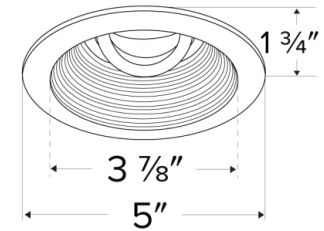

Dimensions

Technical Details

Construction: Diecast aluminum with a powder coated finish.

Installation: Twist-lock design allows for easy mounting onto the Koto™ LED Module. Clips securely mount trim into the housing and keeps ring flush with ceiling.

Lamp: Koto™ LED Module.

Product Numbers

Item	Finish
ELK4719W	All White

Product Number Builder Example: ELK4719W

Unique™ 4" Round Deep Baffle

Finish

ELK4719

W

W All White