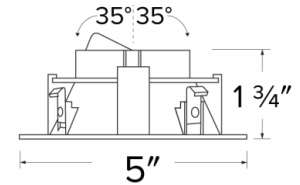

Dimensions

Technical Details

Construction: Diecast aluminum with a powder coated finish.

Installation: Twist-lock design allows for easy mounting onto the Koto™ LED Module. Clips securely mount trim into the housing and keeps ring flush with ceiling.

Lamp: Koto™ LED Module.

Product Numbers

Item	Finish
ELK4719W	All White

Product Number Builder Example: ELK4719W

Unique™ 4" Round Deep Baffle

Finish

ELK4719

W

W All White