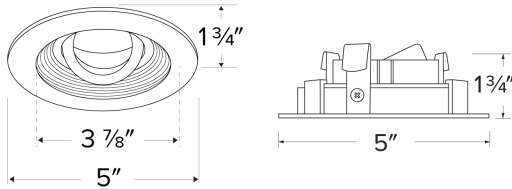

Technical Details

Construction: Diecast aluminum with a powder coated finish.

Installation: Twist-lock design allows for easy mounting onto the Koto™ LED Module. Clips securely mount trim into the housing and keeps ring flush with ceiling.

Lamp: Koto™ LED Module.