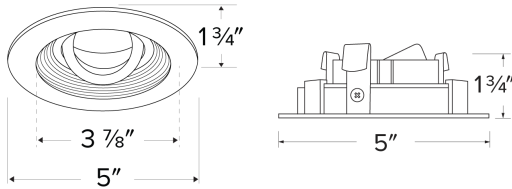

Technical Details

Construction: Diecast aluminum with a powder coated finish.

Installation: Twist-lock design allows for easy mounting onto the Koto™ LED Module. Clips securely mount trim into the housing and keeps ring flush with ceiling.

Lamp: Koto™ LED Module.

Dimensions: