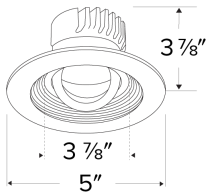

## Features

- Works with ceiling thicknesses up to 1.25"
- Convenient twist-on design for easy of installation
- Diecast construction for lasting quality
- 25° - 35° tilt
- 5" O.D. - 3 7/8" I.D. - 3 7/8" H

**Dimensions:**