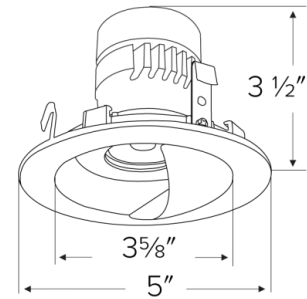

- 4" Round Wall Wash
- Convenient twist-lock design for ease of installation.
- Lamp: Koto LED Module.

Technical Details

Construction: Diecast aluminum with a powder coated finish.

Installation: Twist-lock design allows for easy mounting onto the Koto™ LED Module. Clips securely mount trim into the housing and keeps ring flush with ceiling.

Compatible Housing: Compatible with 4" Koto Housings.

Lamp: Koto™ LED Module

Options

White

Bronze

Dimensions

Product Numbers

Item	Finish
ELK4715W	White
ELK4715BZ	BZ

Product Number Builder Example: ELK4715W

Unique™ 4" Round Wall Wash Trim for Koto Module

Finish

ELK4715

W White
BZ Bronze